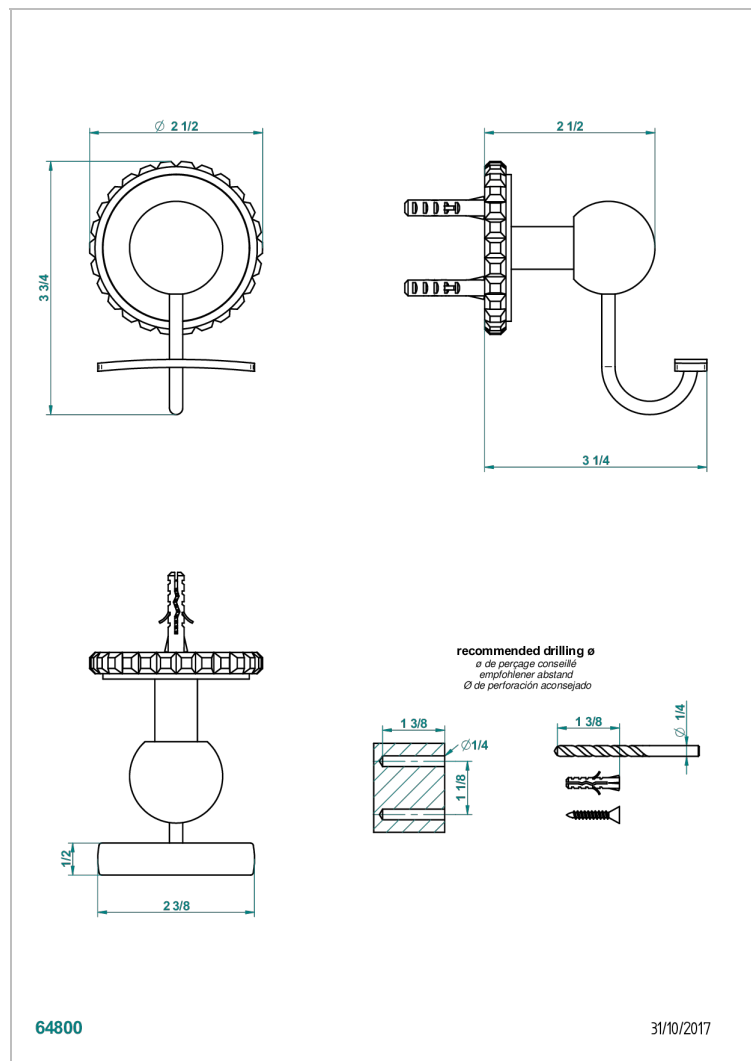

BAMBOU CLEAR CRYSTAL

A35-510

Robe hook

CHARACTERISTIC

- Bambo Clear crystal
- Robe hook

AVAILABLE FINITIONS

Antique nickel - H28
 Black ceram - D30
 Blush PVD - H62
 Brass color PVD - H49
 Brown bronze color PVD - F33
 Gold color PVD - H52

Nickel color PVD - H55
 Polished chrome (color finish) - A02
 Polished chrome / Polished gold (color finish) - G02
 Polished gold (color finish) - F01
 Polished nickel - B01
 Soft gold - F30

Soft matt gold - F31
 Umber PVD - H66
 Varnished matt antique red copper (color finish) - H07