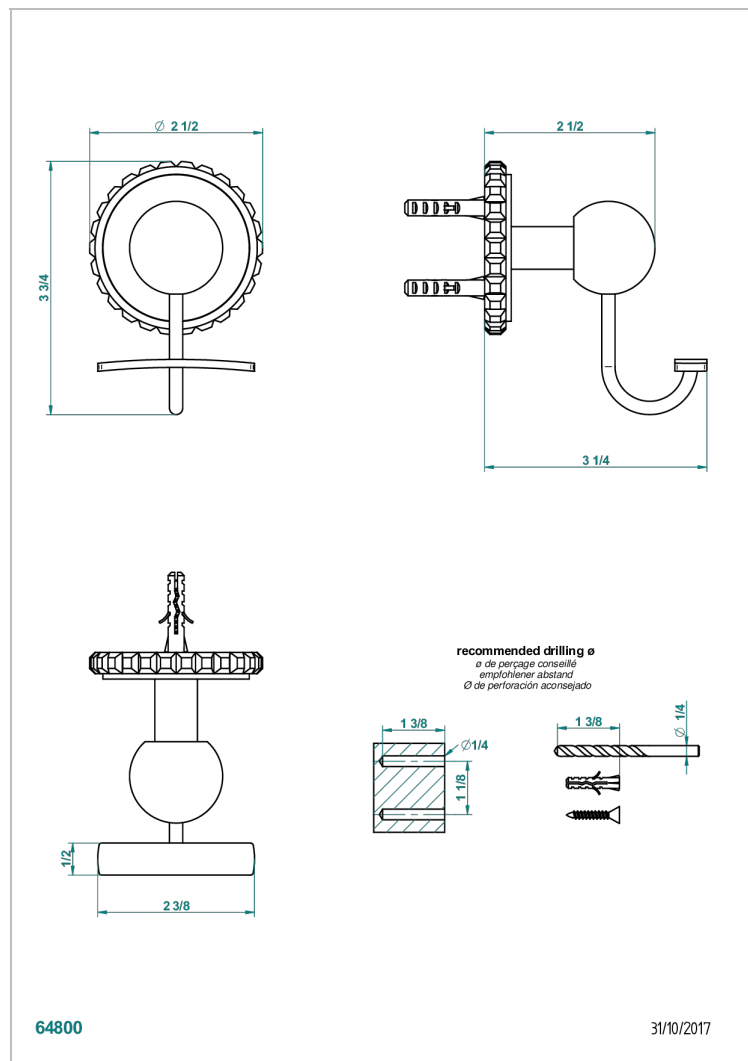

BAMBOU CLEAR CRYSTAL

A35-510

Robe hook

CHARACTERISTIC

- Bambo Clear crystal
- Robe hook

AVAILABLE FINITIONS

Antique nickel - H28
 Black ceram - D30
 Blush PVD - H62
 Brass color PVD - H49
 Brown bronze color PVD - F33
 Gold color PVD - H52

Nickel color PVD - H55
 Polished chrome (color finish) - A02
 Polished chrome / Polished gold (color finish) - G02
 Polished gold (color finish) - F01
 Polished nickel - B01
 Soft gold - F30

Soft matt gold - F31
 Umber PVD - H66
 Varnished matt antique red copper (color finish) - H07