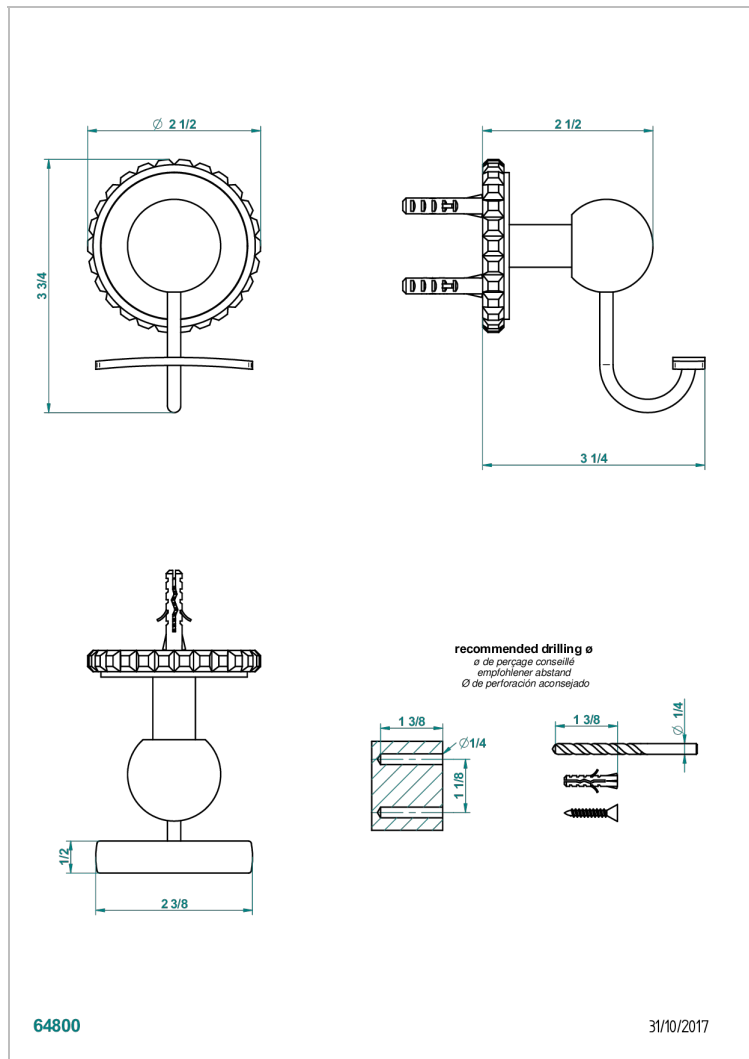

BAMBOU AMBER CRYSTAL

A34-510

Robe hook

CHARACTERISTIC

- BamboU Amber crystal
- Robe hook

AVAILABLE FINITIONS

Black ceram - D30
 Blush PVD - H62
 Brass color PVD - H49
 Brown bronze color PVD - F33
 Chrome polished - A02
 Chrome polished / gold polished - G02

Copper antique matt, coated - H07
 Gold color PVD - H52
 Gold mat - F07
 Gold polished - F01
 Graphite PVD - H64
 Light coated bronze - D01

Matt Umber PVD - H67
 Matt blush PVD - H60
 Matt brass color PVD - H50
 Matt brown bronze color PVD - F34
 Matt chrome (American satin) - C02
 Matt gold color PVD - H53

Matt graphite PVD - H65
 Matt nickel (American satin) - C01
 Matt nickel color PVD - H56
 Nickel antique / Sovereign - H28
 Nickel color PVD - H55
 Nickel polished - B01

Soft gold - F30
 Soft matt gold - F31
 Umber PVD - H66