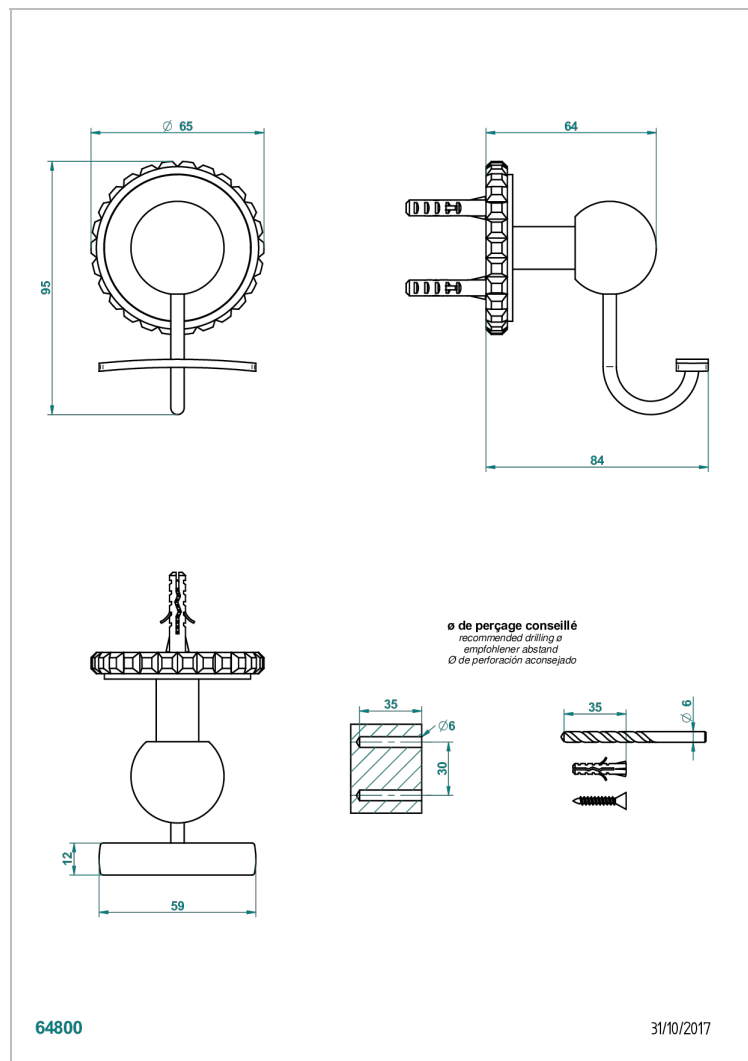

BAMBOU AMBER CRYSTAL

A34-510

Robe hook

CHARACTERISTIC

- Bambo Amber crystal
- Robe hook

AVAILABLE FINITIONS

Antique nickel - H28
Black ceram - D30
Blush PVD - H62
Brass color PVD - H49
Brown bronze color PVD - F33
Gold color PVD - H52

Nickel color PVD - H55
Polished chrome (color finish) - A02
Polished chrome / Polished gold (color finish) - G02
Polished gold (color finish) - F01
Polished nickel - B01
Soft gold - F30

Soft matt gold - F31
Umber PVD - H66
Varnished matt antique red copper (color finish) - H07