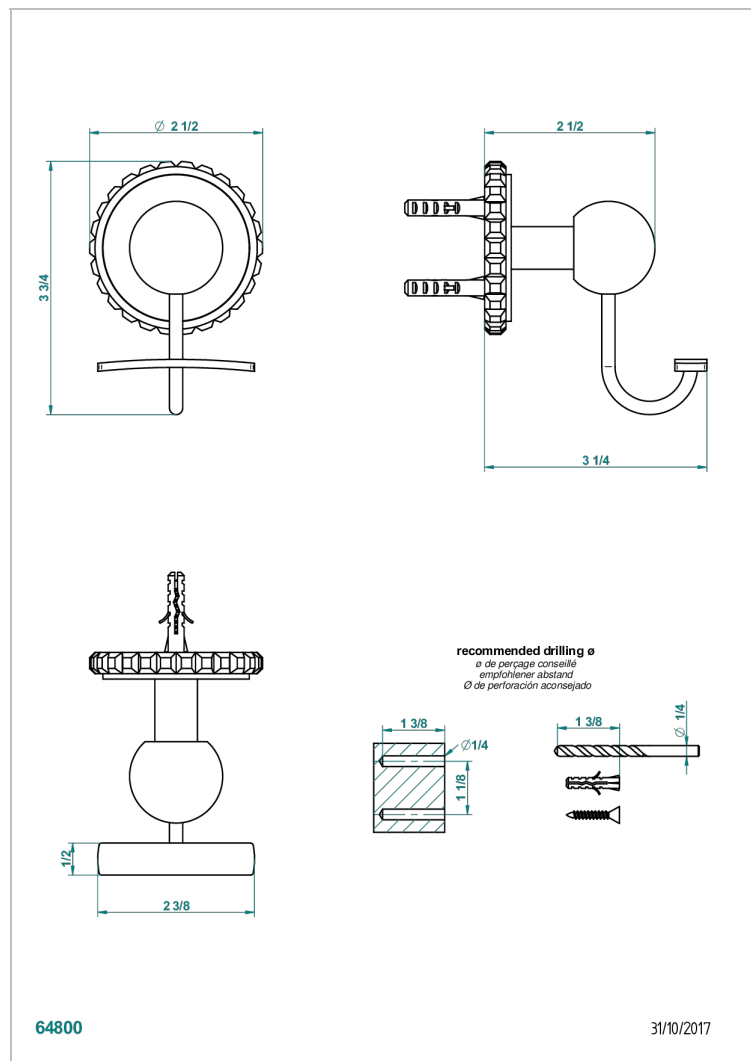

BAMBOU AMBER CRYSTAL

A34-510

Robe hook

CHARACTERISTIC

- BamboU Amber crystal
- Robe hook

AVAILABLE FINITIONS

Antique nickel - H28
Black ceram - D30
Blush PVD - H62
Brass color PVD - H49
Brown bronze color PVD - F33
Gold color PVD - H52

Nickel color PVD - H55
Polished chrome (color finish) - A02
Polished chrome / Polished gold (color finish) - G02
Polished gold (color finish) - F01
Polished nickel - B01
Soft gold - F30

Soft matt gold - F31
Umber PVD - H66
Varnished matt antique red copper (color finish) - H07