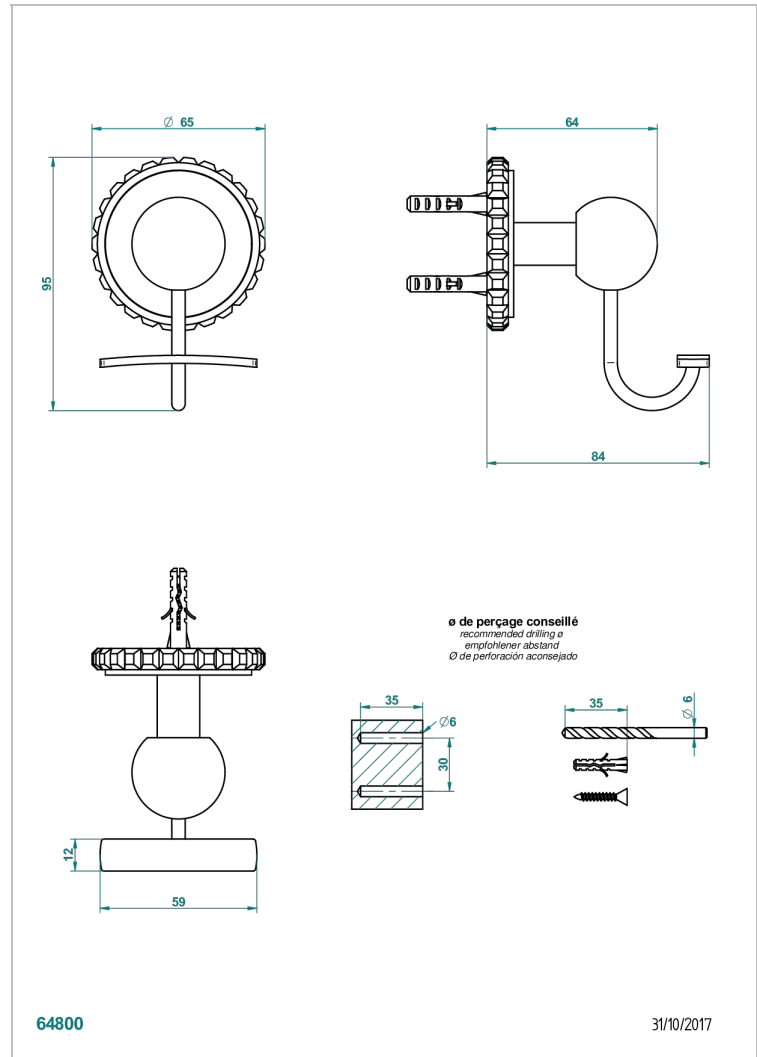

BAMBOU BLACK CRYSTAL

A33-510

Robe hook

THG[®]
PARIS

CHARACTERISTIC

- Bambou Black crystal
- Robe hook

AVAILABLE FINITIONS

Black ceram - D30
Blush PVD - H62
Brass color PVD - H49
Brown bronze color PVD - F33
Chrome polished - A02
Chrome polished / gold polished - G02

Matt graphite PVD - H65
Matt nickel (American satin) - C01
Matt nickel color PVD - H56
Nickel antique / Sovereign - H28
Nickel color PVD - H55
Nickel polished - B01

Soft gold - F30
Soft matt gold - F31
Umber PVD - H66