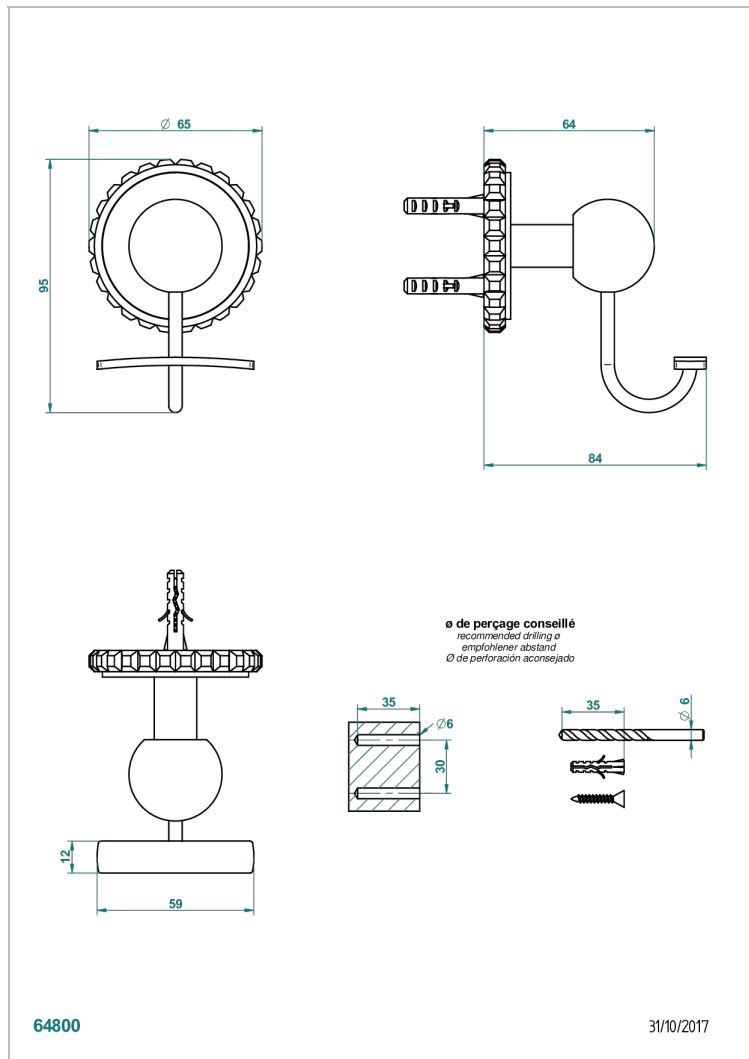

BAMBOU BLACK CRYSTAL

A33-510

Robe hook

CHARACTERISTIC

- Bamboou Black crystal
- Robe hook

AVAILABLE FINITIONS

Antique nickel - H28
Black ceram - D30
Blush PVD - H62
Brass color PVD - H49
Brown bronze color PVD - F33
Gold color PVD - H52

Nickel color PVD - H55
Polished chrome (color finish) - A02
Polished chrome / Polished gold (color finish) - G02
Polished gold (color finish) - F01
Polished nickel - B01
Soft gold - F30

Soft matt gold - F31
Umber PVD - H66
Varnished matt antique red copper (color finish) - H07