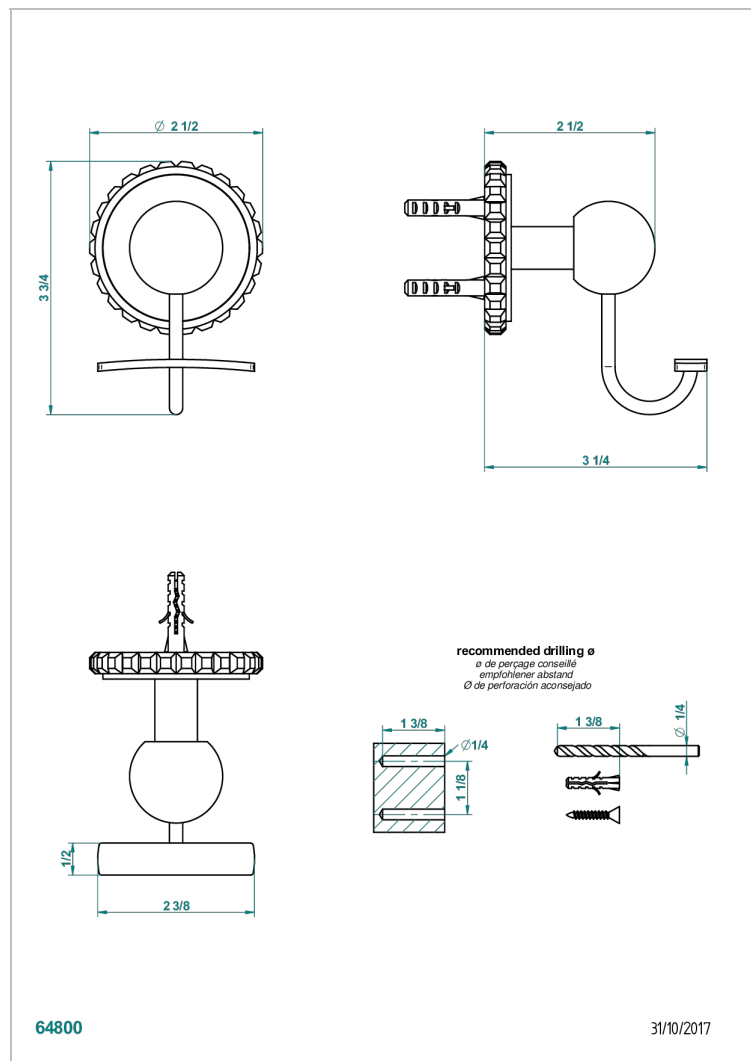

BAMBOU BLACK CRYSTAL

A33-510

Robe hook

CHARACTERISTIC

- Bambou Black crystal
- Robe hook

AVAILABLE FINITIONS

Antique nickel - H28
Black ceram - D30
Blush PVD - H62
Brass color PVD - H49
Brown bronze color PVD - F33
Gold color PVD - H52

Nickel color PVD - H55
Polished chrome (color finish) - A02
Polished chrome / Polished gold (color finish) - G02
Polished gold (color finish) - F01
Polished nickel - B01
Soft gold - F30

Soft matt gold - F31
Umber PVD - H66
Varnished matt antique red copper (color finish) - H07