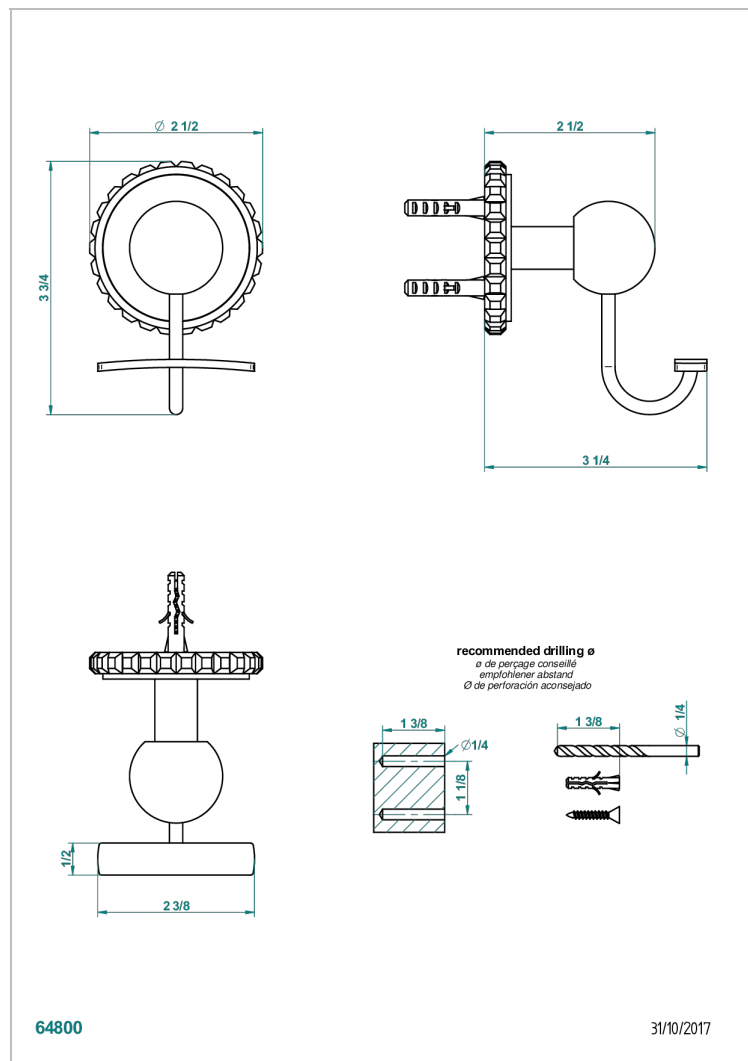

BAMBOU BLACK CRYSTAL

A33-510

Robe hook

CHARACTERISTIC

- Bambou Black crystal
- Robe hook

AVAILABLE FINITIONS

Antique nickel - H28
 Black ceram - D30
 Blush PVD - H62
 Brass color PVD - H49
 Brown bronze color PVD - F33
 Gold color PVD - H52

Nickel color PVD - H55
 Polished chrome (color finish) - A02
 Polished chrome / Polished gold (color finish) - G02
 Polished gold (color finish) - F01
 Polished nickel - B01
 Soft gold - F30

Soft matt gold - F31
 Umber PVD - H66
 Varnished matt antique red copper (color finish) - H07