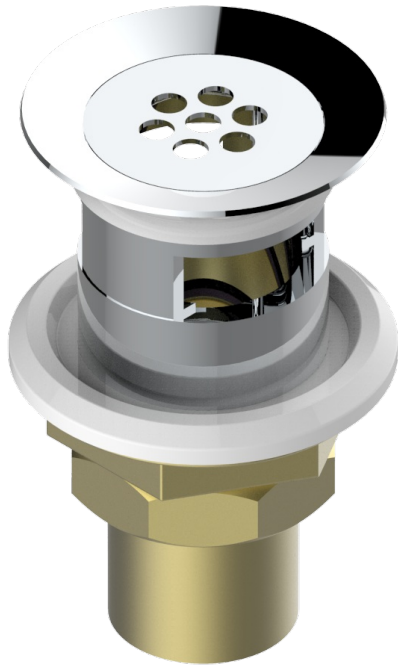

# GENERAL ITEMS

G00-5647

Waste and plug for sink

THG<sup>®</sup>  
PARIS

2071

18/03/2008

## CHARACTERISTIC

- General Items
- Waste and plug for sink

## AVAILABLE FINITIONS

Antique nickel - H28  
Black ceram - D30  
Blush PVD - H62  
Brass color PVD - H49  
Brown bronze color PVD - F33  
Gold color PVD - H52

Graphite PVD - H64  
Lacquered light bronze - D01  
Matt Umber PVD - H67  
Matt blush PVD - H60  
Matt brass color PVD - H50  
Matt brown bronze color PVD - F34

Soft matt gold - F31  
Umber PVD - H66  
Varnished matt antique red copper (color finish) - H07