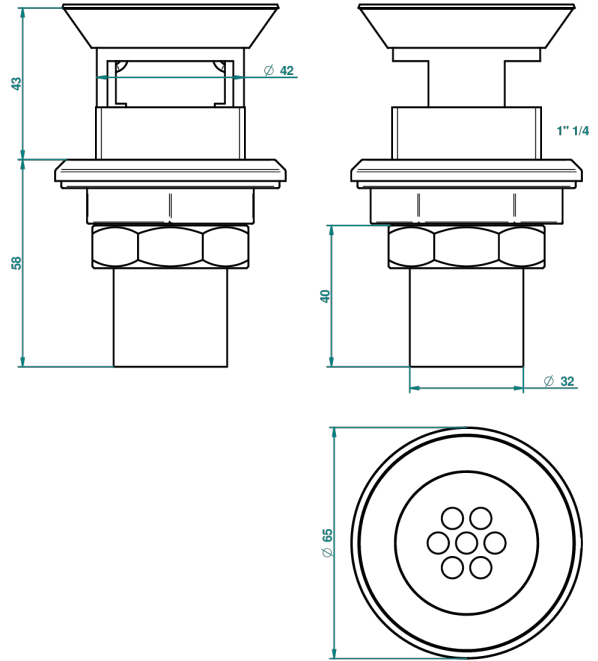

GENERAL ITEMS

G00-5647

Waste and plug for sink

THG®
PARIS

2071

18/03/2008

CHARACTERISTIC

- General Items
- Waste and plug for sink

AVAILABLE FINITIONS

Antique nickel - H28
Black ceram - D30
Blush PVD - H62
Brass color PVD - H49
Brown bronze color PVD - F33
Gold color PVD - H52

Graphite PVD - H64
Lacquered light bronze - D01
Matt Umber PVD - H67
Matt blush PVD - H60
Matt brass color PVD - H50
Matt brown bronze color PVD - F34

Matt chrome - C02
Matt gold - F07
Matt gold color PVD - H53
Matt graphite PVD - H65
Matt nickel (color finish) - C01
Matt nickel color PVD - H56

Nickel color PVD - H55
Polished chrome (color finish) - A02
Polished chrome / Polished gold (color finish) - G02
Polished gold (color finish) - F01
Polished nickel - B01
Soft gold - F30

Soft matt gold - F31
Umber PVD - H66
Varnished matt antique red copper (color finish) - H07