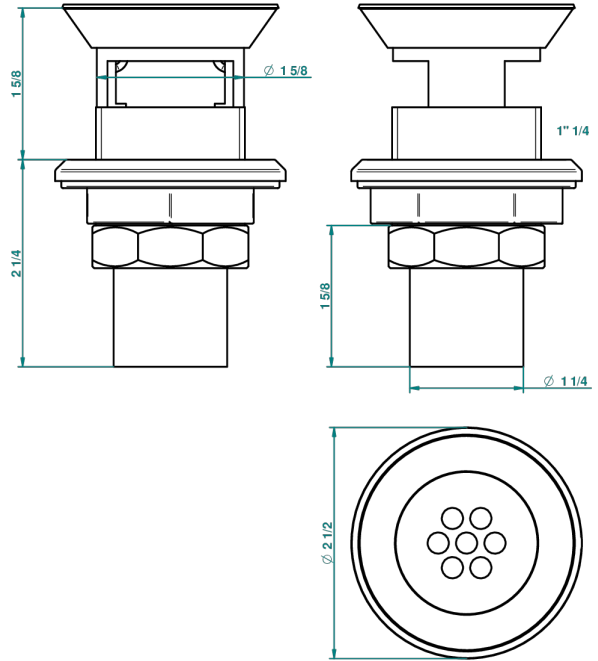

GENERAL ITEMS

G00-5647

Waste and plug for sink

THG®
PARIS

2071

18/03/2008

CHARACTERISTIC

- General Items
- Waste and plug for sink

AVAILABLE FINITIONS

Antique nickel - H28
Black ceram - D30
Blush PVD - H62
Brass color PVD - H49
Brown bronze color PVD - F33
Gold color PVD - H52

Graphite PVD - H64
Lacquered light bronze - D01
Matt Umber PVD - H67
Matt blush PVD - H60
Matt brass color PVD - H50
Matt brown bronze color PVD - F34

Matt chrome - C02
Matt gold - F07
Matt gold color PVD - H53
Matt graphite PVD - H65
Matt nickel (color finish) - C01
Matt nickel color PVD - H56

Nickel color PVD - H55
Polished chrome (color finish) - A02
Polished chrome / Polished gold (color finish) - G02
Polished gold (color finish) - F01
Polished nickel - B01
Soft gold - F30

Soft matt gold - F31
Umber PVD - H66
Varnished matt antique red copper (color finish) - H07