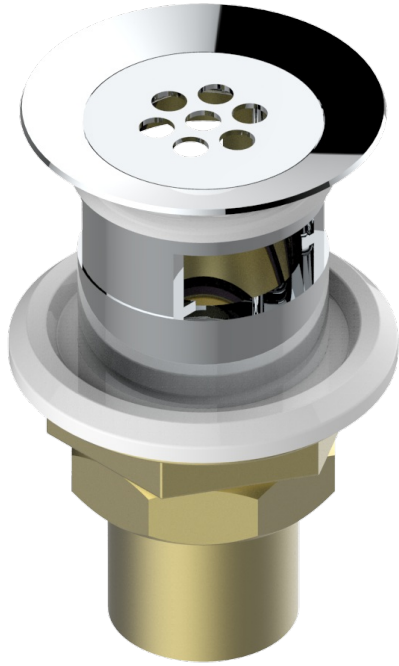

# GENERAL ITEMS

G00-5647

Waste and plug for sink

THG<sup>®</sup>  
PARIS

2071

18/03/2008

## CHARACTERISTIC

- General Items
- Waste and plug for sink

## AVAILABLE FINITIONS

Antique nickel - H28  
Black ceram - D30  
Blush PVD - H62  
Brass color PVD - H49  
Brown bronze color PVD - F33  
Gold color PVD - H52

Graphite PVD - H64  
Lacquered light bronze - D01  
Matt Umber PVD - H67  
Matt blush PVD - H60  
Matt brass color PVD - H50  
Matt brown bronze color PVD - F34

Soft matt gold - F31  
Umber PVD - H66  
Varnished matt antique red copper (color finish) - H07