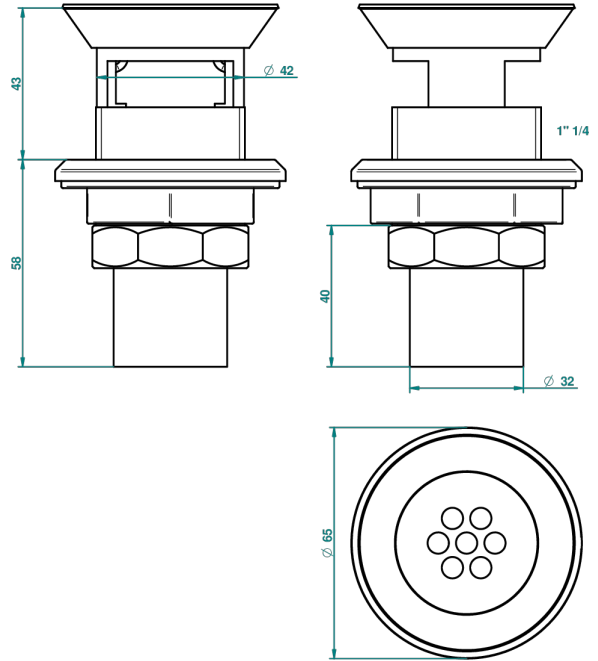

GENERAL ITEMS

G00-5647

Waste and plug for sink

THG[®]
PARIS

2071

18/03/2008

CHARACTERISTIC

- General Items
- Waste and plug for sink