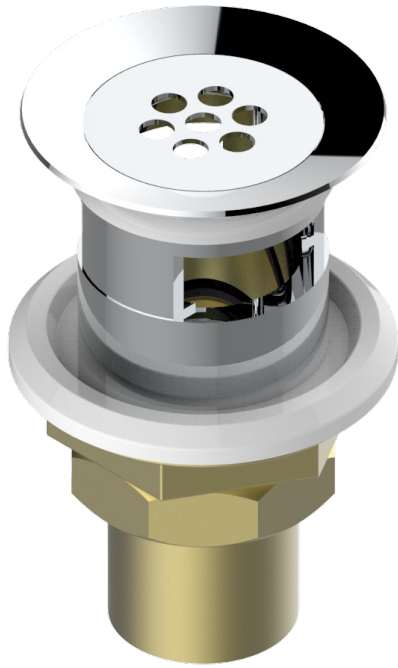

GENERAL ITEMS

G00-5647

Waste and plug for sink

THG[®]
PARIS

2071

18/03/2008

CHARACTERISTIC

- General Items
- Waste and plug for sink

AVAILABLE FINITIONS

Antique nickel - H28
Black ceram - D30
Blush PVD - H62
Brass color PVD - H49
Brown bronze color PVD - F33
Gold color PVD - H52

Graphite PVD - H64
Lacquered light bronze - D01
Matt Umber PVD - H67
Matt blush PVD - H60
Matt brass color PVD - H50
Matt brown bronze color PVD - F34

Matt chrome - C02
Matt gold - F07
Matt gold color PVD - H53
Matt graphite PVD - H65
Matt nickel (color finish) - C01
Matt nickel color PVD - H56

Nickel color PVD - H55
Polished chrome (color finish) - A02
Polished chrome / Polished gold (color finish) - G02
Polished gold (color finish) - F01
Polished nickel - B01
Soft gold - F30

Soft matt gold - F31
Umber PVD - H66
Varnished matt antique red copper (color finish) - H07