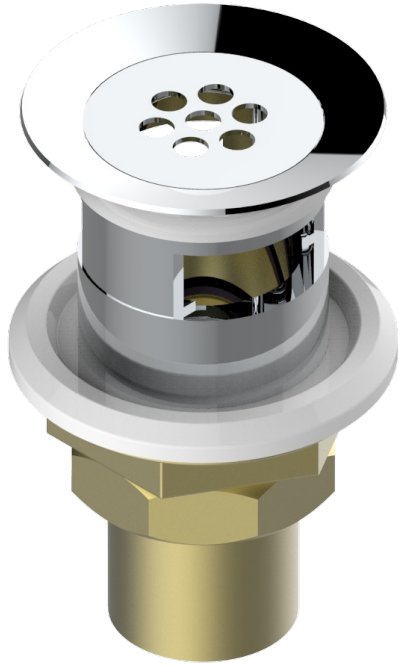

GENERAL ITEMS

G00-5647

Waste and plug for sink

THG[®]
PARIS

2071

18/03/2008

CHARACTERISTIC

- General Items
- Waste and plug for sink

AVAILABLE FINITIONS

Antique nickel - H28
Black ceram - D30
Blush PVD - H62
Brass color PVD - H49
Brown bronze color PVD - F33
Gold color PVD - H52

Graphite PVD - H64
Lacquered light bronze - D01
Matt Umber PVD - H67
Matt blush PVD - H60
Matt brass color PVD - H50
Matt brown bronze color PVD - F34

Matt chrome - C02
Matt gold - F07
Matt gold color PVD - H53
Matt graphite PVD - H65
Matt nickel (color finish) - C01
Matt nickel color PVD - H56

Nickel color PVD - H55
Polished chrome (color finish) - A02
Polished chrome / Polished gold (color finish) - G02
Polished gold (color finish) - F01
Polished nickel - B01
Soft gold - F30

Soft matt gold - F31
Umber PVD - H66
Varnished matt antique red copper (color finish) - H07