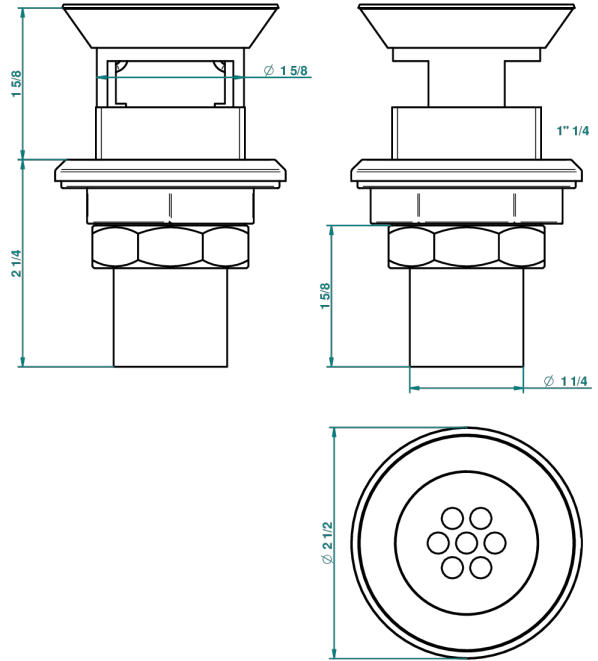

GENERAL ITEMS

G00-5647

Waste and plug for sink

THG[®]
PARIS

2071

18/03/2008

CHARACTERISTIC

- General Items
- Waste and plug for sink