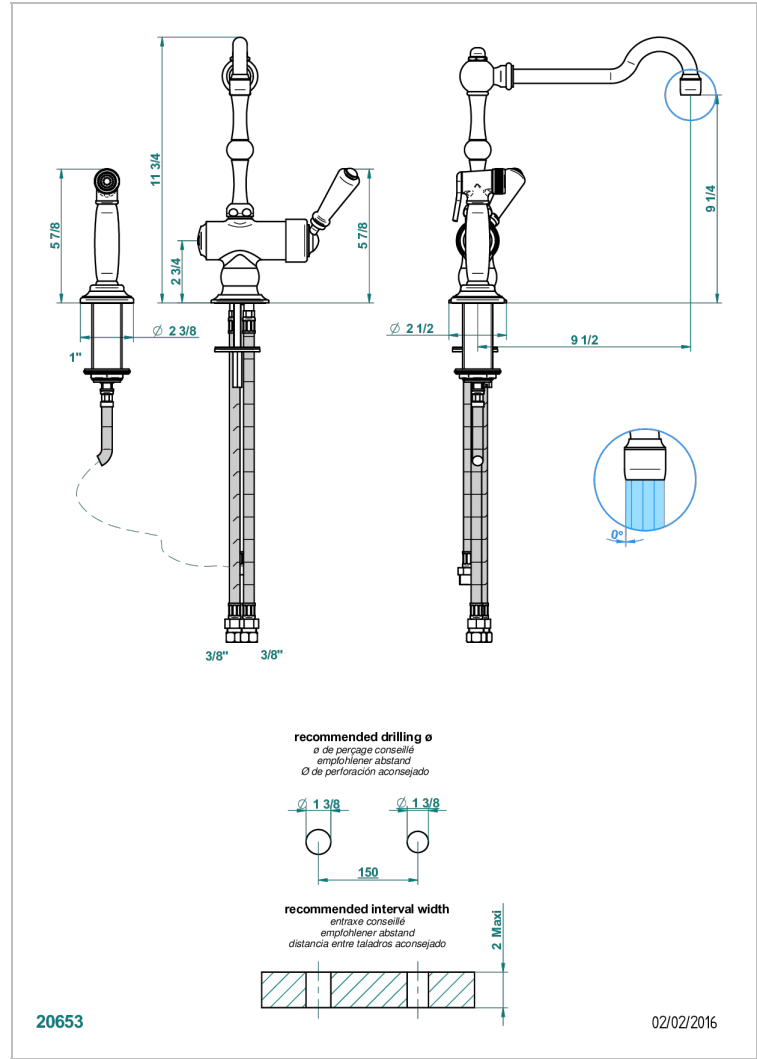

1900 KITCHEN

G76-6181N/D

Single lever sink mixer with swivel spout and side spray

CHARACTERISTIC

- 1900 Kitchen
- Single lever sink mixer with swivel spout and side spray

TECHNICAL SPECS

- Recommandé : 3 bars (max. 5 bars) - Advised : 43,5 psi (max. 72 psi)
- 15 l/min à 3 bars (3.97 gpm at 43.5 psi)
- 9.5 l/min à 3 bars (2.5 gpm at 43.5 psi)