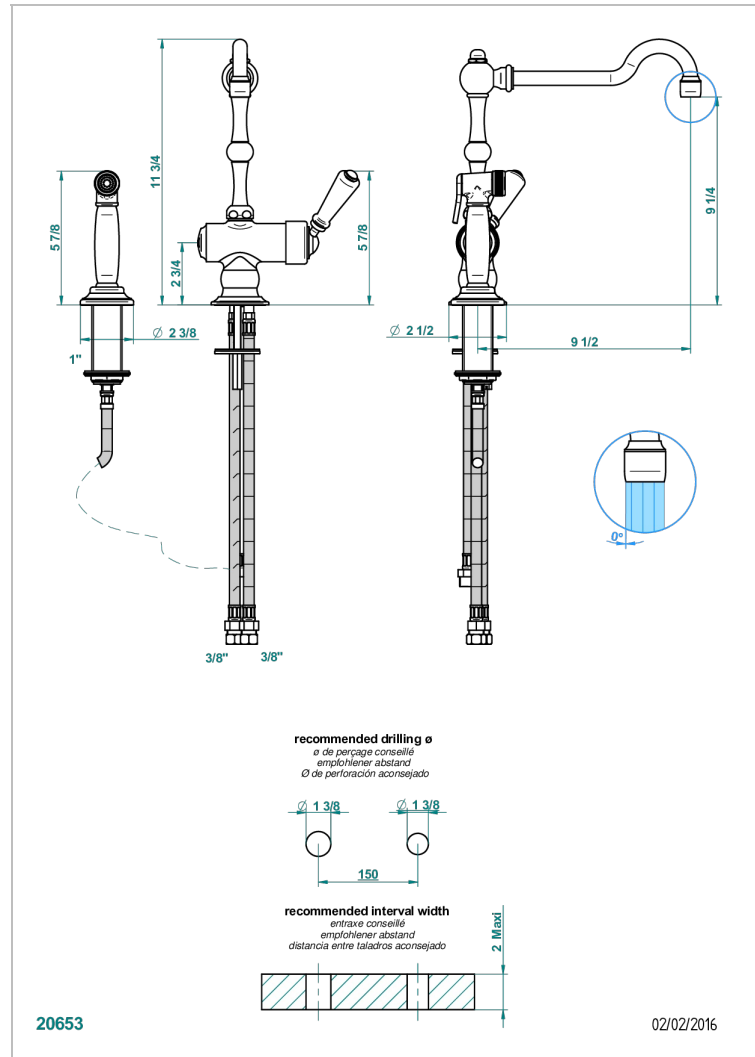

# 1900 KITCHEN

G76-6181N/D

Single lever sink mixer with swivel spout and side spray

## CHARACTERISTIC

- 1900 Kitchen
- Single lever sink mixer with swivel spout and side spray