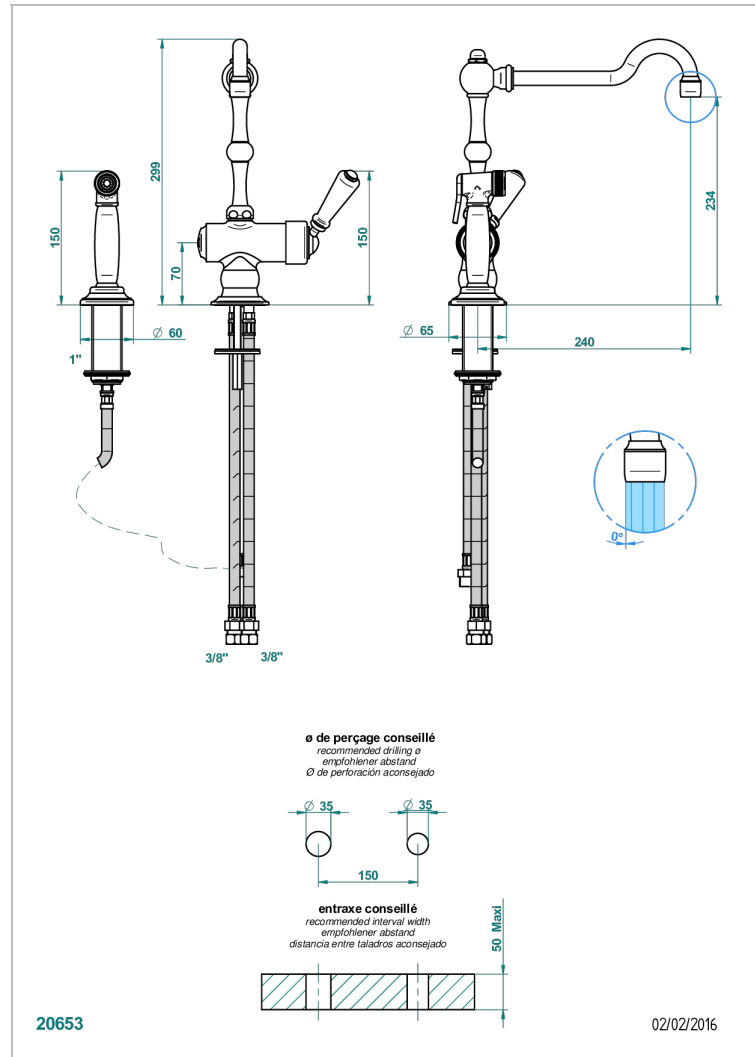

1900 KITCHEN

G76-6181N/D

Single lever sink mixer with swivel spout and side spray

CHARACTERISTIC

- 1900 Kitchen
- Single lever sink mixer with swivel spout and side spray

TECHNICAL SPECS

- Recommandé : 3 bars (max. 5 bars) - Advised : 43,5 psi (max. 72 psi)
- 15 l/min à 3 bars (3.97 gpm at 43.5 psi)
- 9.5 l/min à 3 bars (2.5 gpm at 43.5 psi)