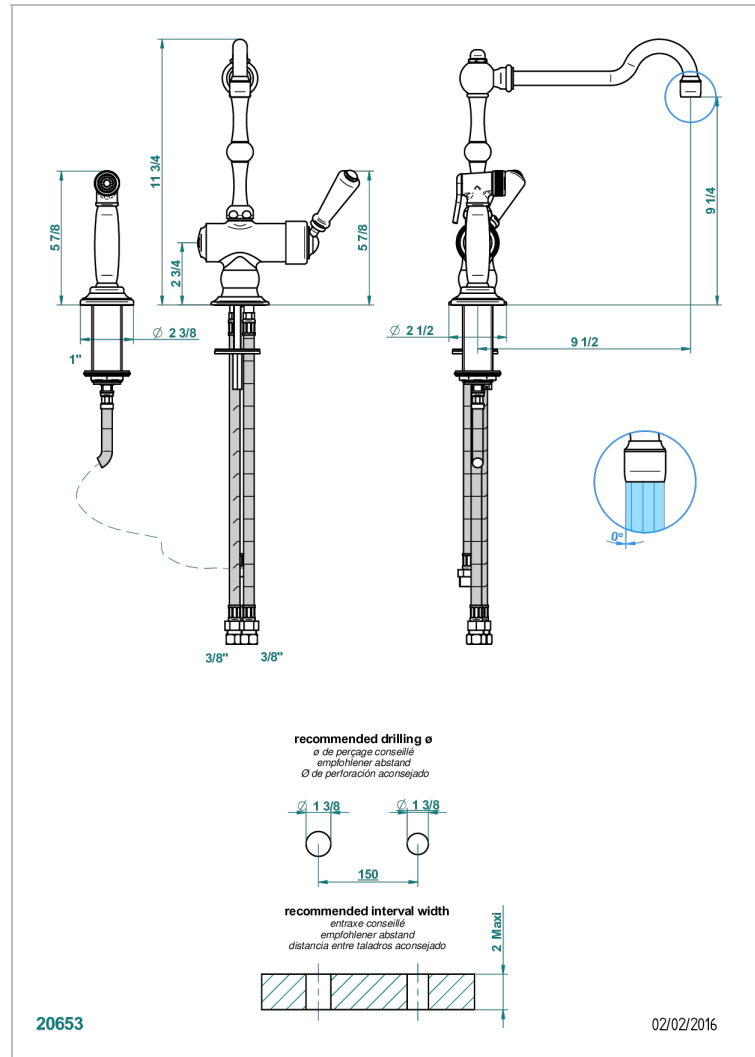

1900 KITCHEN

G76-6181N/D

Single lever sink mixer with swivel spout and side spray

CHARACTERISTIC

- 1900 Kitchen
- Single lever sink mixer with swivel spout and side spray

TECHNICAL SPECS

- Recommandé : 3 bars (max. 5 bars) - Advised : 43,5 psi (max. 72 psi)
- 15 l/min à 3 bars (3.97 gpm at 43.5 psi)
- 9.5 l/min à 3 bars (2.5 gpm at 43.5 psi)