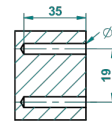

20647

15/12/2015

CHARACTERISTIC

- Venice
- Wall mounted toilet brush holder

AVAILABLE FINITIONS

Black ceram - D30
Blush PVD - H62
Brass color PVD - H49
Brown bronze color PVD - F33
Chrome polished - A02
Chrome polished / gold polished - G02

Copper antique matt, coated - H07
Gold color PVD - H52
Gold mat - F07
Gold polished - F01
Graphite PVD - H64
Light coated bronze - D01

Matt Umber PVD - H67
Matt blush PVD - H60
Matt brass color PVD - H50
Matt brown bronze color PVD - F34
Matt chrome (American satin) - C02
Matt gold color PVD - H53

Matt graphite PVD - H65
Matt nickel (American satin) - C01
Matt nickel color PVD - H56
Nickel antique / Sovereign - H28
Nickel color PVD - H55
Nickel polished - B01

Soft gold - F30
Soft matt gold - F31
Umber PVD - H66