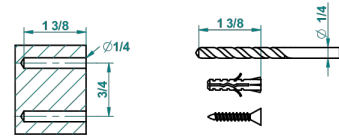

20647

15/12/2015

CHARACTERISTIC

- Venice
- Wall mounted toilet brush holder

AVAILABLE FINITIONS

Black ceram - D30
Blush PVD - H62
Brass color PVD - H49
Brown bronze color PVD - F33
Chrome polished - A02
Chrome polished / gold polished - G02

Copper antique matt, coated - H07
Gold color PVD - H52
Gold mat - F07
Gold polished - F01
Graphite PVD - H64
Light coated bronze - D01

Matt Umber PVD - H67
Matt blush PVD - H60
Matt brass color PVD - H50
Matt brown bronze color PVD - F34
Matt chrome (American satin) - C02
Matt gold color PVD - H53

Matt graphite PVD - H65
Matt nickel (American satin) - C01
Matt nickel color PVD - H56
Nickel antique / Sovereign - H28
Nickel color PVD - H55
Nickel polished - B01

Soft gold - F30
Soft matt gold - F31
Umber PVD - H66