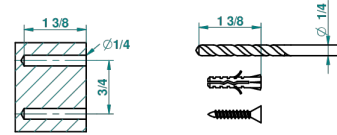

20646

03/07/2012

CHARACTERISTIC

- Papillon
- Tumbler holder, wall mounted

AVAILABLE FINITIONS

Black ceram - D30
Blush PVD - H62
Brass color PVD - H49
Brown bronze color PVD - F33
Chrome polished - A02
Chrome polished / gold polished - G02

Copper antique matt, coated - H07
Gold color PVD - H52
Gold mat - F07
Gold polished - F01
Graphite PVD - H64
Light coated bronze - D01

Matt Umber PVD - H67
Matt blush PVD - H60
Matt brass color PVD - H50
Matt brown bronze color PVD - F34
Matt chrome (American satin) - C02
Matt gold color PVD - H53

Matt graphite PVD - H65
Matt nickel (American satin) - C01
Matt nickel color PVD - H56
Nickel antique / Sovereign - H28
Nickel color PVD - H55
Nickel polished - B01

Soft gold - F30
Soft matt gold - F31
Umber PVD - H66