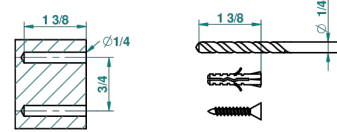

20646

03/07/2012

CHARACTERISTIC

- Papillon
- Wall mounted glass tumbler and holder

AVAILABLE FINITIONS

Antique nickel - H28
Black ceram - D30
Blush PVD - H62
Brass color PVD - H49
Brown bronze color PVD - F33
Gold color PVD - H52

Graphite PVD - H64
Lacquered light bronze - D01
Matt Umber PVD - H67
Matt blush PVD - H60
Matt brass color PVD - H50
Matt brown bronze color PVD - F34

Matt chrome - C02
Matt gold - F07
Matt gold color PVD - H53
Matt graphite PVD - H65
Matt nickel (color finish) - C01
Matt nickel color PVD - H56

Nickel color PVD - H55
Polished chrome (color finish) - A02
Polished chrome / Polished gold (color finish) - G02
Polished gold (color finish) - F01
Polished nickel - B01
Soft gold - F30

Soft matt gold - F31
Umber PVD - H66
Varnished matt antique red copper (color finish) - H07