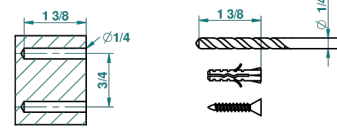

20646

03/07/2012

CHARACTERISTIC

- Naïade
- Wall mounted glass tumbler and holder

AVAILABLE FINITIONS

Antique nickel - H28
Black ceram - D30
Blush PVD - H62
Brass color PVD - H49
Brown bronze color PVD - F33
Gold color PVD - H52

Graphite PVD - H64
Lacquered light bronze - D01
Matt Umber PVD - H67
Matt blush PVD - H60
Matt brass color PVD - H50
Matt brown bronze color PVD - F34

Matt chrome - C02
Matt gold - F07
Matt gold color PVD - H53
Matt graphite PVD - H65
Matt nickel (color finish) - C01
Matt nickel color PVD - H56

Nickel color PVD - H55
Polished chrome (color finish) - A02
Polished chrome / Polished gold (color finish) - G02
Polished gold (color finish) - F01
Polished nickel - B01
Soft gold - F30

Soft matt gold - F31
Umber PVD - H66
Varnished matt antique red copper (color finish) - H07