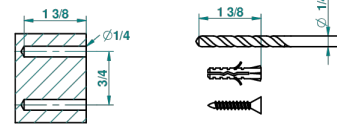

20646

03/07/2012

CHARACTERISTIC

- Naïade
- Wall mounted glass tumbler and holder

AVAILABLE FINITIONS

Antique nickel - H28
Black ceram - D30
Blush PVD - H62
Brass color PVD - H49
Brown bronze color PVD - F33
Gold color PVD - H52

Graphite PVD - H64
Lacquered light bronze - D01
Matt Umber PVD - H67
Matt blush PVD - H60
Matt brass color PVD - H50
Matt brown bronze color PVD - F34

Matt chrome - C02
Matt gold - F07
Matt gold color PVD - H53
Matt graphite PVD - H65
Matt nickel (color finish) - C01
Matt nickel color PVD - H56

Nickel color PVD - H55
Polished chrome (color finish) - A02
Polished chrome / Polished gold (color finish) - G02
Polished gold (color finish) - F01
Polished nickel - B01
Soft gold - F30

Soft matt gold - F31
Umber PVD - H66
Varnished matt antique red copper (color finish) - H07