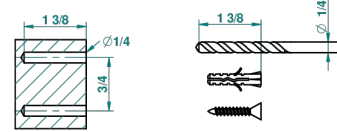

20646

03/07/2012

CHARACTERISTIC

- Océania
- Tumbler holder, wall mounted

AVAILABLE FINITIONS

Black ceram - D30
Blush PVD - H62
Brass color PVD - H49
Brown bronze color PVD - F33
Chrome polished - A02
Chrome polished / gold polished - G02

Copper antique matt, coated - H07
Gold color PVD - H52
Gold mat - F07
Gold polished - F01
Graphite PVD - H64
Light coated bronze - D01

Matt Umber PVD - H67
Matt blush PVD - H60
Matt brass color PVD - H50
Matt brown bronze color PVD - F34
Matt chrome (American satin) - C02
Matt gold color PVD - H53

Matt graphite PVD - H65
Matt nickel (American satin) - C01
Matt nickel color PVD - H56
Nickel antique / Sovereign - H28
Nickel color PVD - H55
Nickel polished - B01

Soft gold - F30
Soft matt gold - F31
Umber PVD - H66