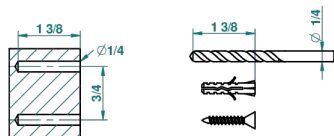

20646

03/07/2012

CHARACTERISTIC

- Océania
- Wall mounted glass tumbler and holder

AVAILABLE FINITIONS

Antique nickel - H28	Graphite PVD - H64	Matt chrome - C02	Nickel color PVD - H55	Soft matt gold - F31
Black ceram - D30	Lacquered light bronze - D01	Matt gold - F07	Polished chrome (color finish) - A02	Umber PVD - H66
Blush PVD - H62	Matt Umber PVD - H67	Matt gold color PVD - H53	Polished chrome / Polished gold (color finish) - G02	Varnished matt antique red copper (color finish) - H07
Brass color PVD - H49	Matt blush PVD - H60	Matt graphite PVD - H65	Polished gold (color finish) - F01	
Brown bronze color PVD - F33	Matt brass color PVD - H50	Matt nickel (color finish) - C01	Polished nickel - B01	
Gold color PVD - H52	Matt brown bronze color PVD - F34	Matt nickel color PVD - H56	Soft gold - F30