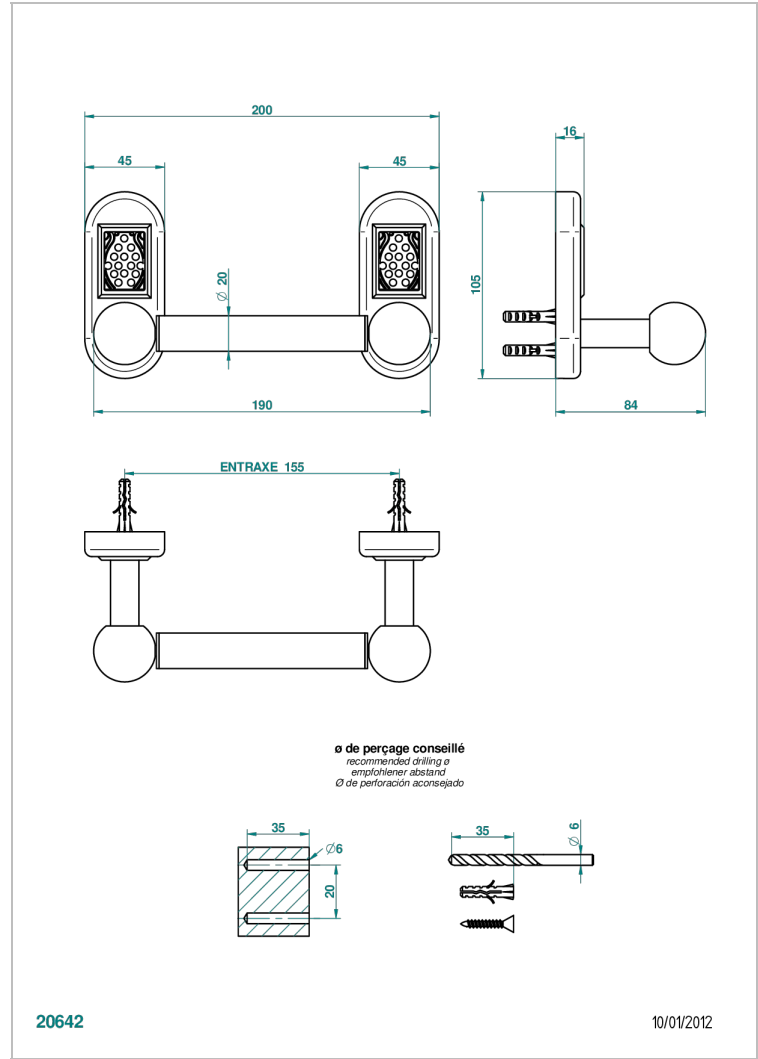

VENICE

A2E-543M

Paper roll holder

CHARACTERISTIC

- Venice
- Paper roll holder

AVAILABLE FINITIONS

Black ceram - D30
Blush PVD - H62
Brass color PVD - H49
Brown bronze color PVD - F33
Chrome polished - A02
Chrome polished / gold polished - G02