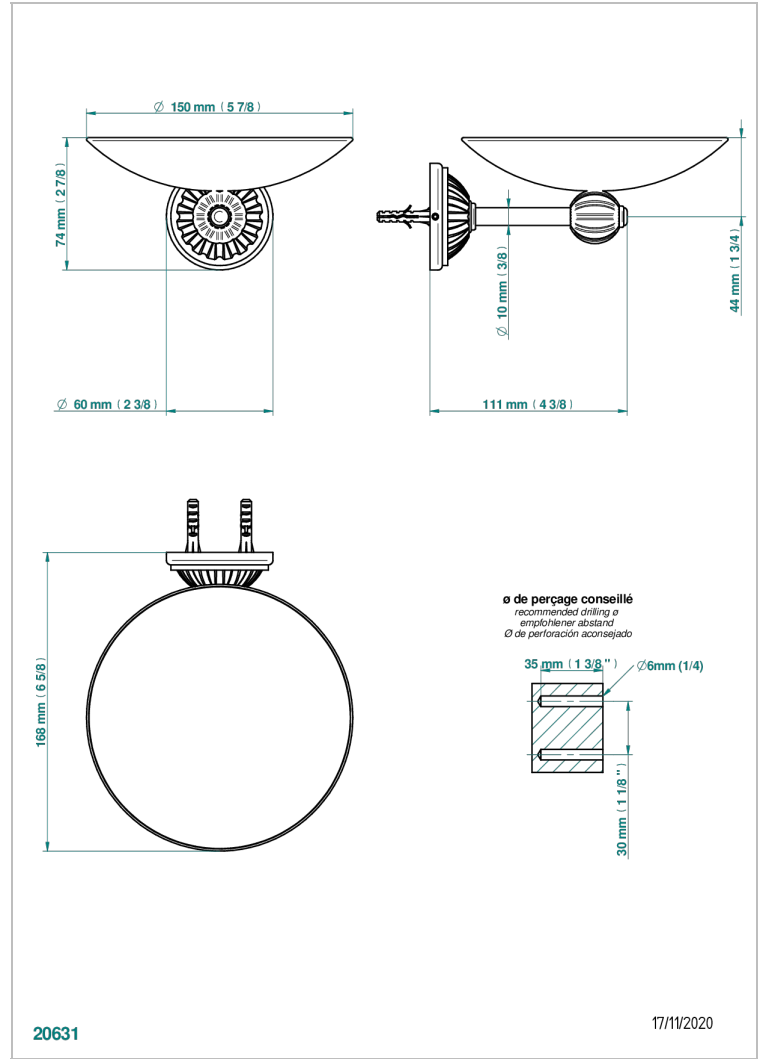

# MANDARINE METAL

U1A-546GM

Soap dish, wall mounted, 6" diameter

## CHARACTERISTIC

- Mandarine Metal
- Soap dish, wall mounted, 6" diameter