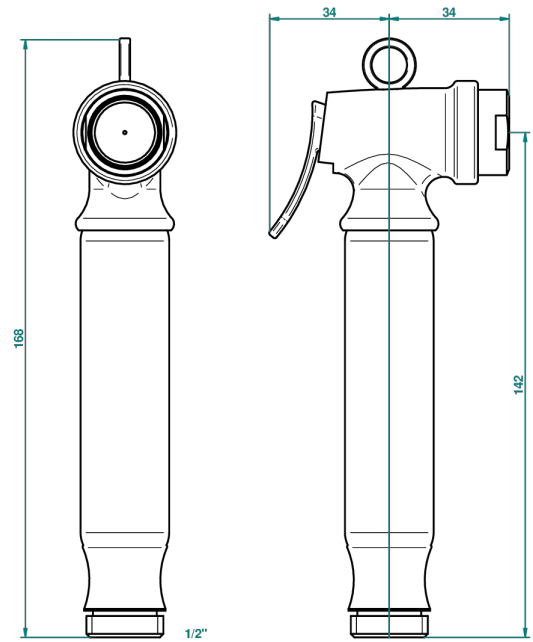

# GENERAL ITEMS

G00-4270C

Metal trigger spray handshower with ring

2062

18/03/2008

## CHARACTERISTIC

- General Items
- Metal trigger spray handshower with ring