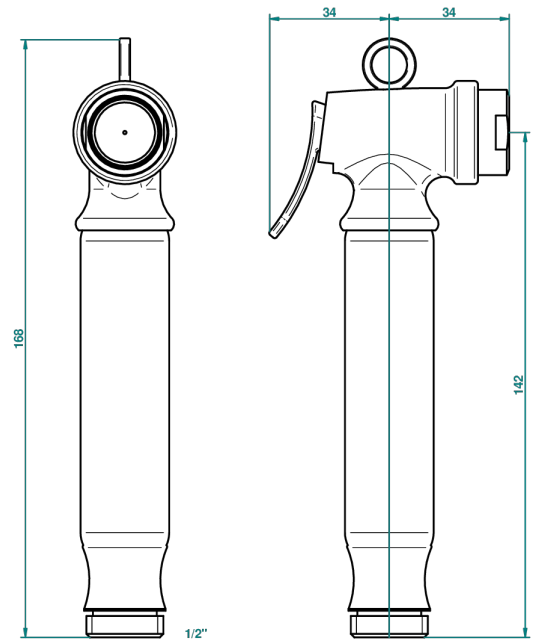

GENERAL ITEMS

G00-4270C

Metal trigger spray handshower with ring

2062

18/03/2008

CHARACTERISTIC

- General Items
- Metal trigger spray handshower with ring

AVAILABLE FINITIONS