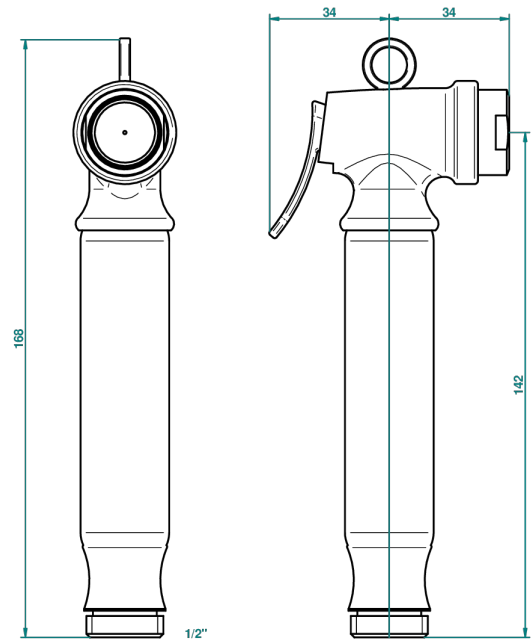

# GENERAL ITEMS

G00-4270C

Metal trigger spray handshower with ring

2062

18/03/2008

## CHARACTERISTIC

- General Items
- Metal trigger spray handshower with ring