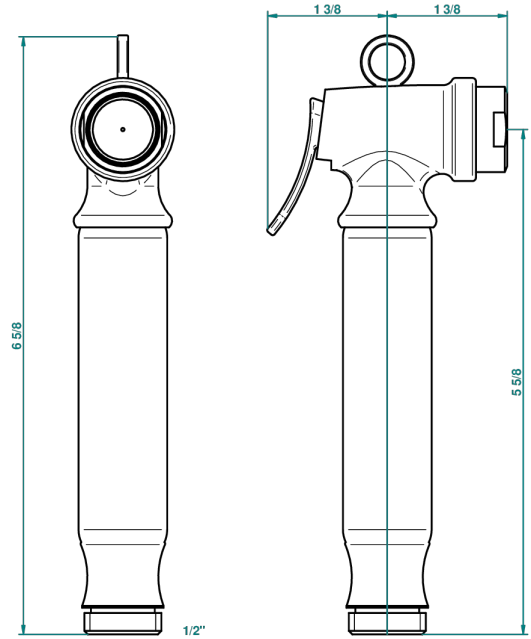

GENERAL ITEMS

G00-4270C

Metal trigger spray handshower with ring

2062

18/03/2008

CHARACTERISTIC

- General Items
- Metal trigger spray handshower with ring

AVAILABLE FINITIONS