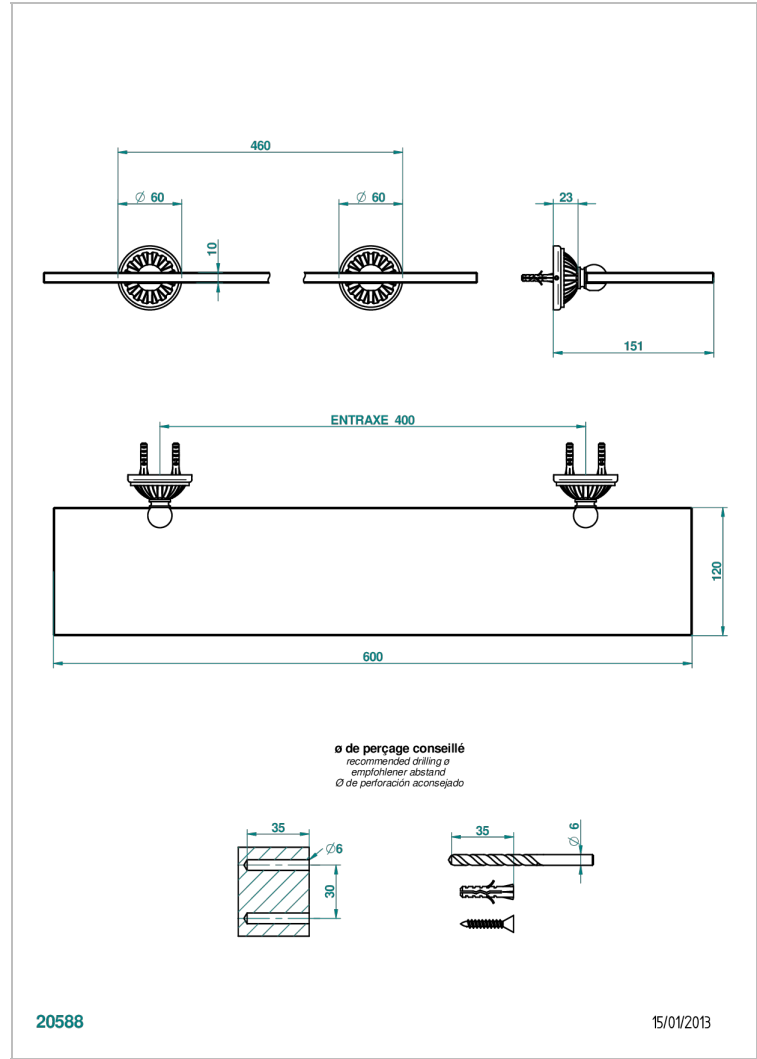

# MANDARINE METAL

U1A-564

Glass shelf with brackets

## CHARACTERISTIC

- Mandarin Metal
- Glass shelf with brackets