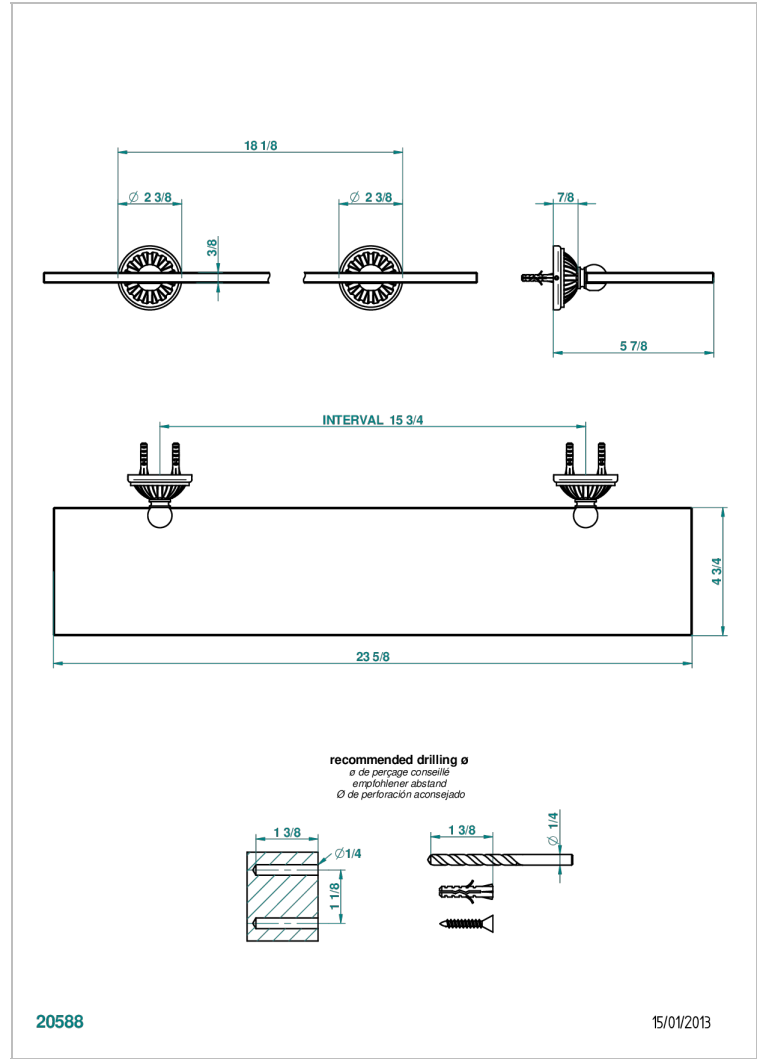

# MANDARINE METAL

U1A-564

Glass shelf with brackets

20588

15/01/2013

## CHARACTERISTIC

- Mandarin Metal
- Glass shelf with brackets