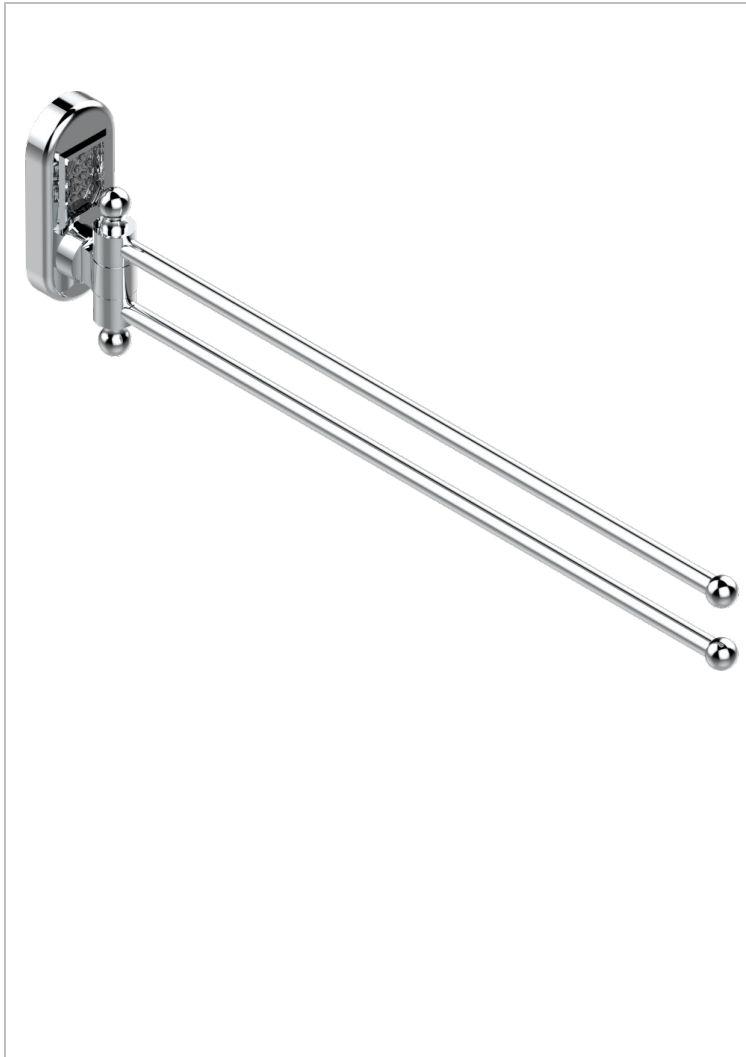

VENICE

A2E-522

Towel bar 15 3/4" long, double swivel

THG[®]
PARIS

CHARACTERISTIC

- Venice
- Towel bar 15 3/4" long, double swivel

AVAILABLE FINITIONS

Black ceram - D30
Blush PVD - H62
Brass color PVD - H49
Brown bronze color PVD - F33
Chrome polished - A02
Chrome polished / gold polished - G02

Copper antique matt, coated - H07
Gold color PVD - H52
Gold mat - F07
Gold polished - F01
Graphite PVD - H64
Light coated bronze - D01

Matt Umber PVD - H67
Matt blush PVD - H60
Matt brass color PVD - H50
Matt brown bronze color PVD - F34
Matt chrome (American satin) - C02
Matt gold color PVD - H53

Matt graphite PVD - H65
Matt nickel (American satin) - C01
Matt nickel color PVD - H56
Nickel antique / Sovereign - H28
Nickel color PVD - H55
Nickel polished - B01

Soft gold - F30
Soft matt gold - F31
Umber PVD - H66