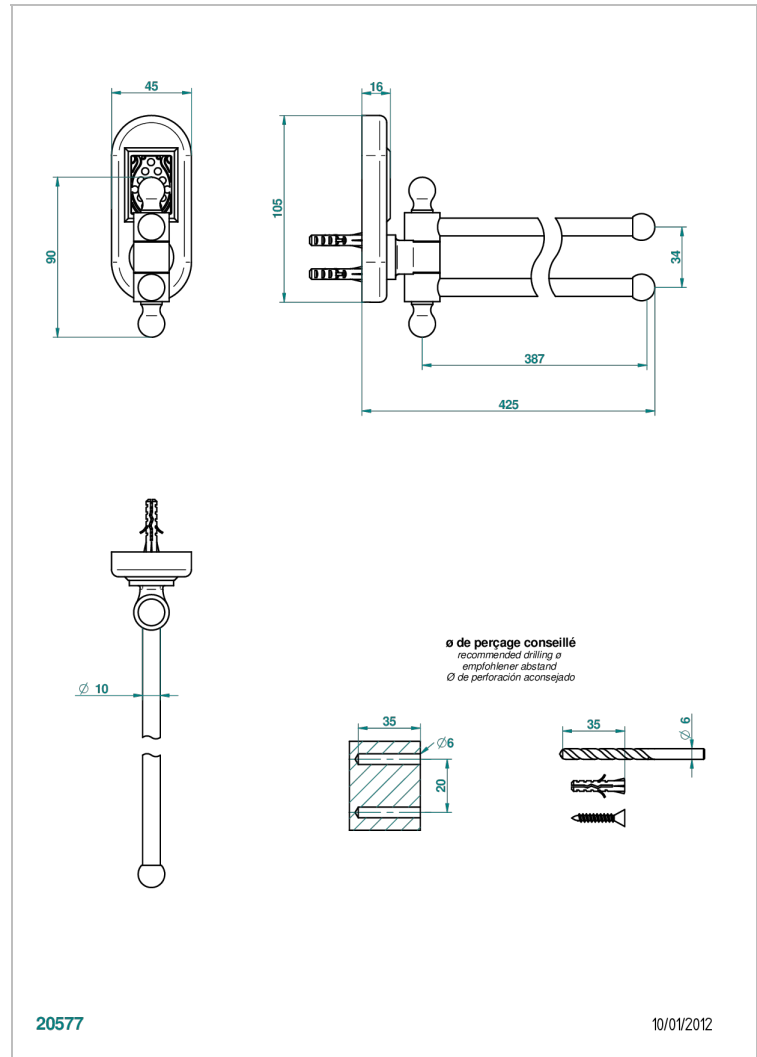

VENICE

A2E-522

Towel bar 15 3/4" long, double swivel

THG[®]
PARIS

CHARACTERISTIC

- Venice
- Towel bar 15 3/4" long, double swivel

AVAILABLE FINITIONS

Black ceram - D30
Blush PVD - H62
Brass color PVD - H49
Brown bronze color PVD - F33
Chrome polished - A02
Chrome polished / gold polished - G02