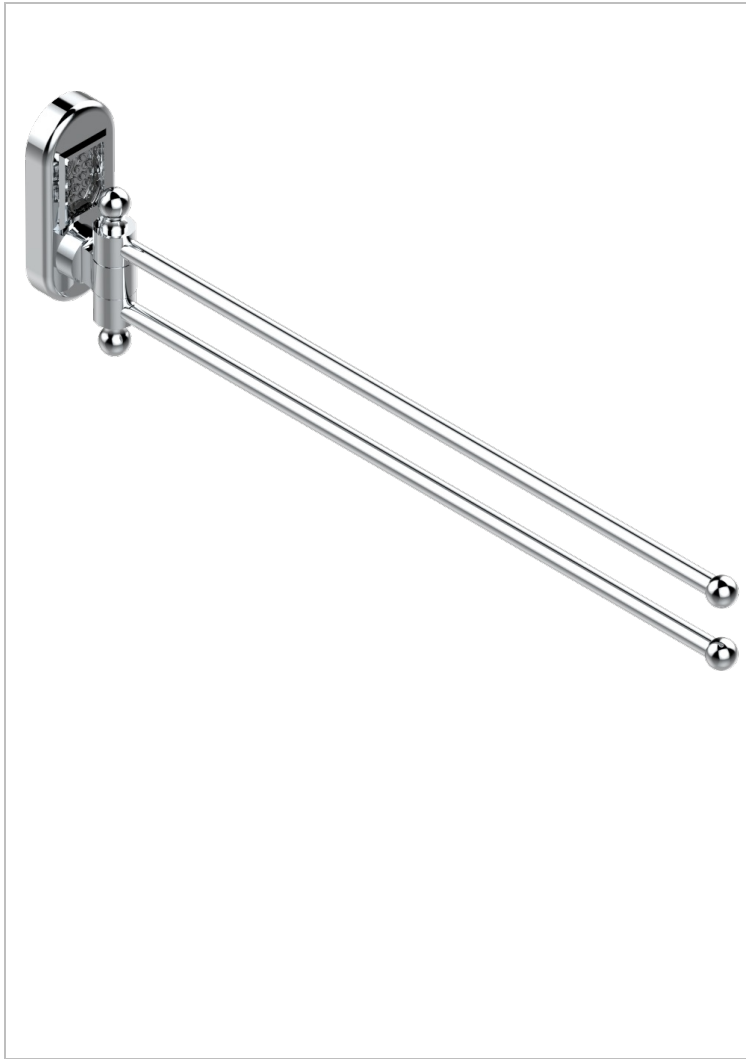

VENICE

A2E-522

Towel bar 15 3/4" long, double swivel

CHARACTERISTIC

- Venice
- Towel bar 15 3/4" long, double swivel

AVAILABLE FINITIONS

Black ceram - D30
Blush PVD - H62
Brass color PVD - H49
Brown bronze color PVD - F33
Chrome polished - A02
Chrome polished / gold polished - G02

Copper antique matt, coated - H07
Gold color PVD - H52
Gold mat - F07
Gold polished - F01
Graphite PVD - H64
Light coated bronze - D01

Matt Umber PVD - H67
Matt blush PVD - H60
Matt brass color PVD - H50
Matt brown bronze color PVD - F34
Matt chrome (American satin) - C02
Matt gold color PVD - H53

Matt graphite PVD - H65
Matt nickel (American satin) - C01
Matt nickel color PVD - H56
Nickel antique / Sovereign - H28
Nickel color PVD - H55
Nickel polished - B01

Soft gold - F30
Soft matt gold - F31
Umber PVD - H66