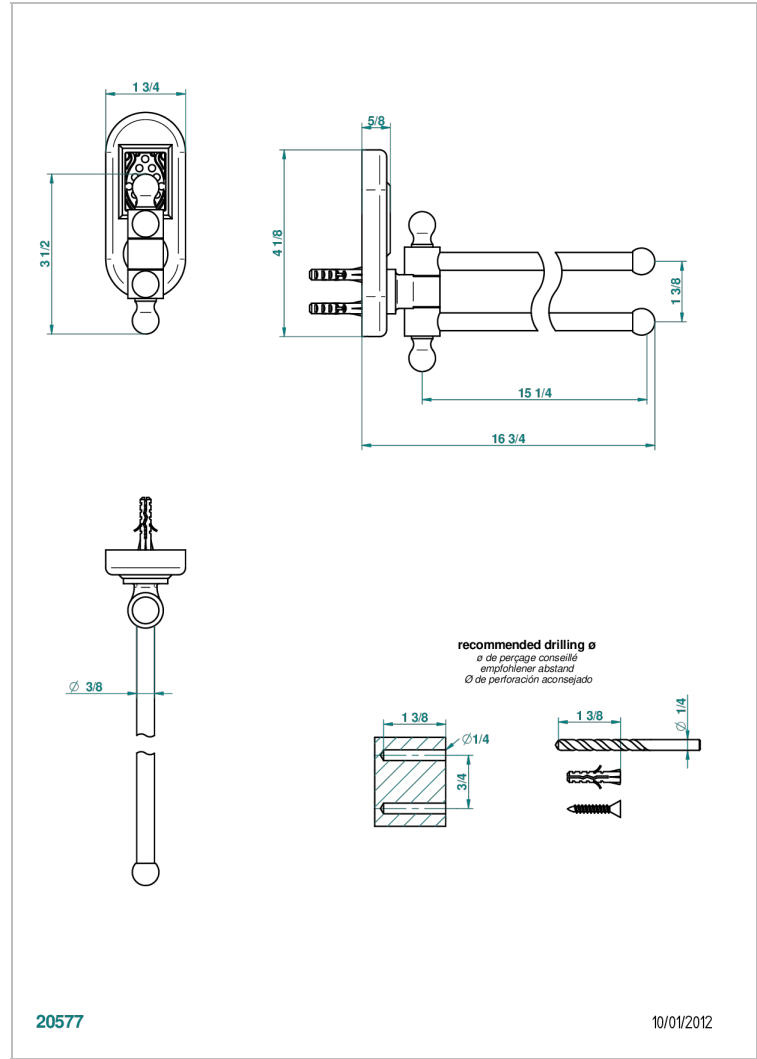

VENICE

A2E-522

Towel bar 15 3/4" long, double swivel

CHARACTERISTIC

- Venice
- Towel bar 15 3/4" long, double swivel

AVAILABLE FINITIONS

Black ceram - D30
Blush PVD - H62
Brass color PVD - H49
Brown bronze color PVD - F33
Chrome polished - A02
Chrome polished / gold polished - G02