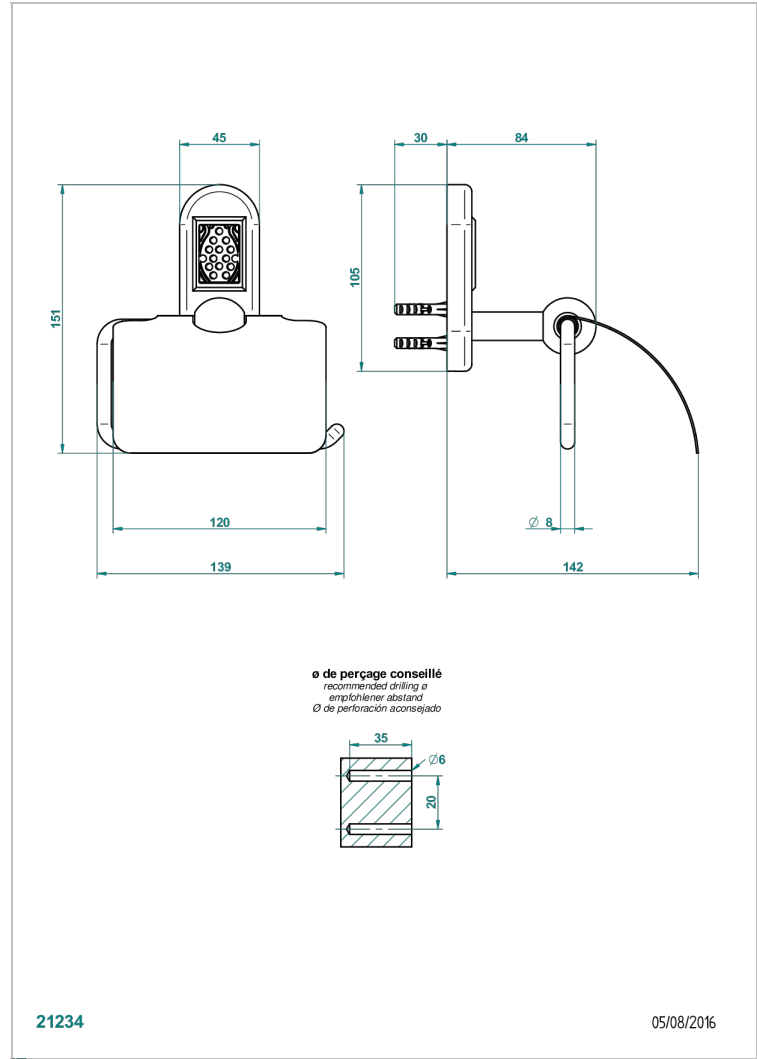

# VENICE

A2E-538AC

Toilet paper holder, single mount with cover

THG<sup>®</sup>  
PARIS

## CHARACTERISTIC

- Venice
- Toilet paper holder, single mount with cover