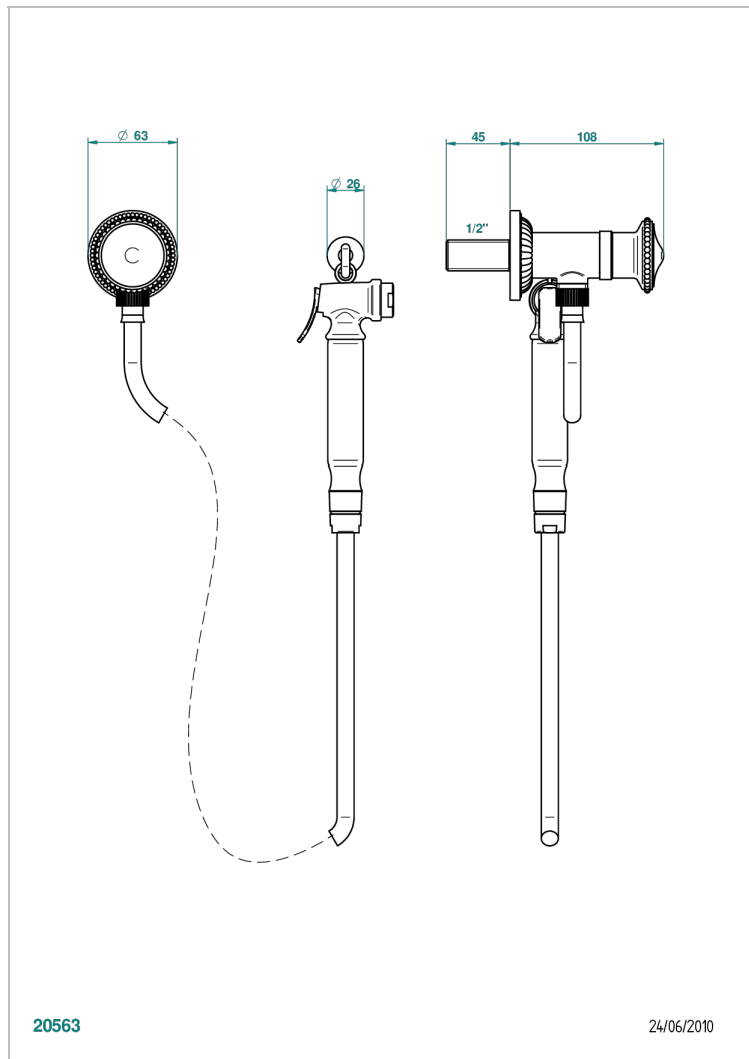

Wc douche set including: valve, trigger spray, reinforced hose (1.25m) and hook

20563

24/06/2010

CHARACTERISTIC

- ACS : 19ACCLY406

STANDARDS

TECHNICAL SPECS

- Recommandé : 3 bars (max. 5 bars) - Advised : 43,5 psi (max. 72 psi)
- 9,5 l/min à 3 bars (2.5 gpm at 43.5 psi)

AVAILABLE FINITIONS

Antique nickel - H28
Black ceram - D30
Blush PVD - H62
Brass color PVD - H49
Brown bronze color PVD - F33
Gold color PVD - H52

Graphite PVD - H64
Lacquered light bronze - D01
Matt Umber PVD - H67
Matt blush PVD - H60
Matt brass color PVD - H50
Matt brown bronze color PVD - F34