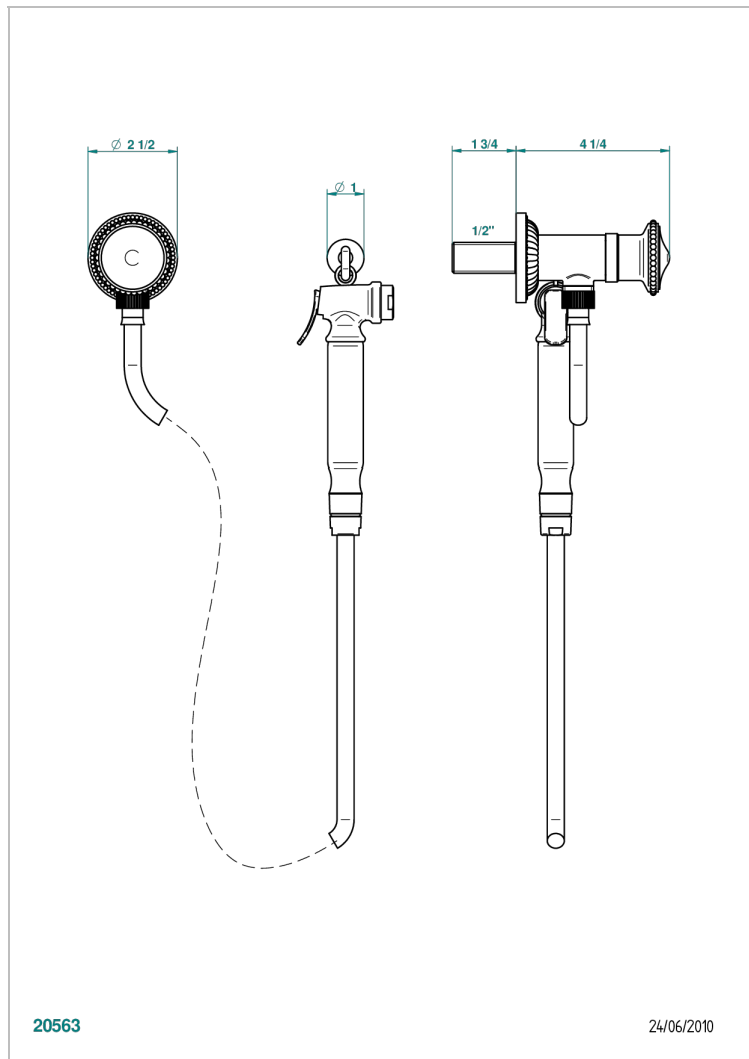

Wc douche set including: valve, trigger spray, reinforced hose (1.25m) and hook

20563

24/06/2010