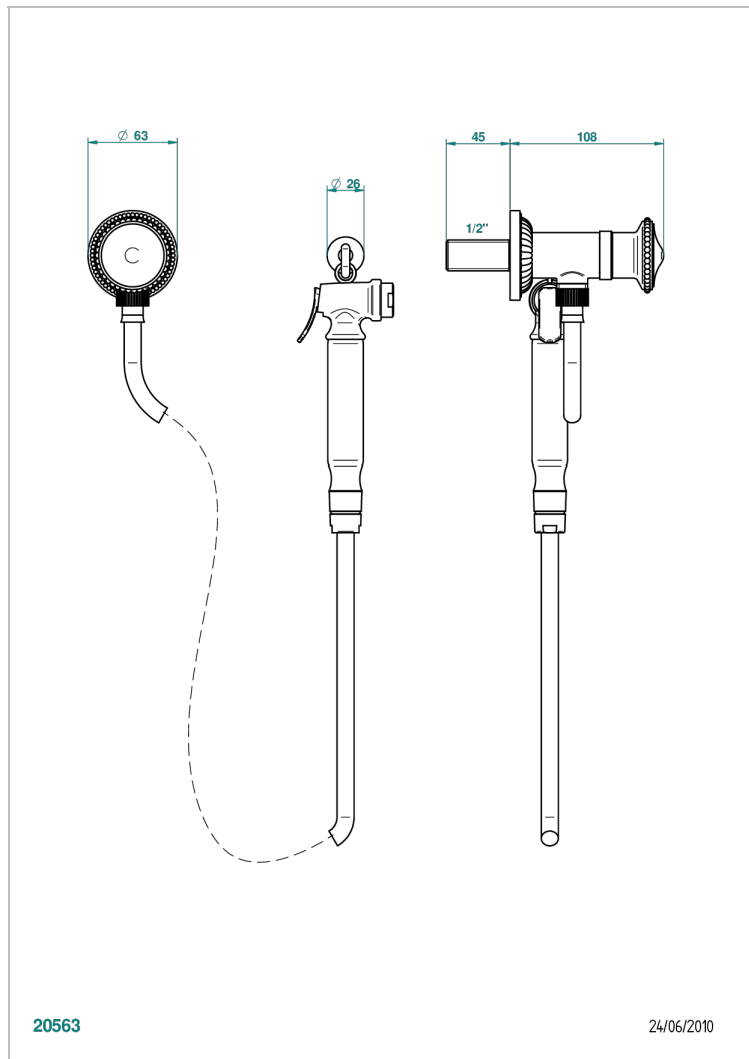

Wc douche set including: valve, trigger spray, reinforced hose (1.25m) and hook

20563

24/06/2010