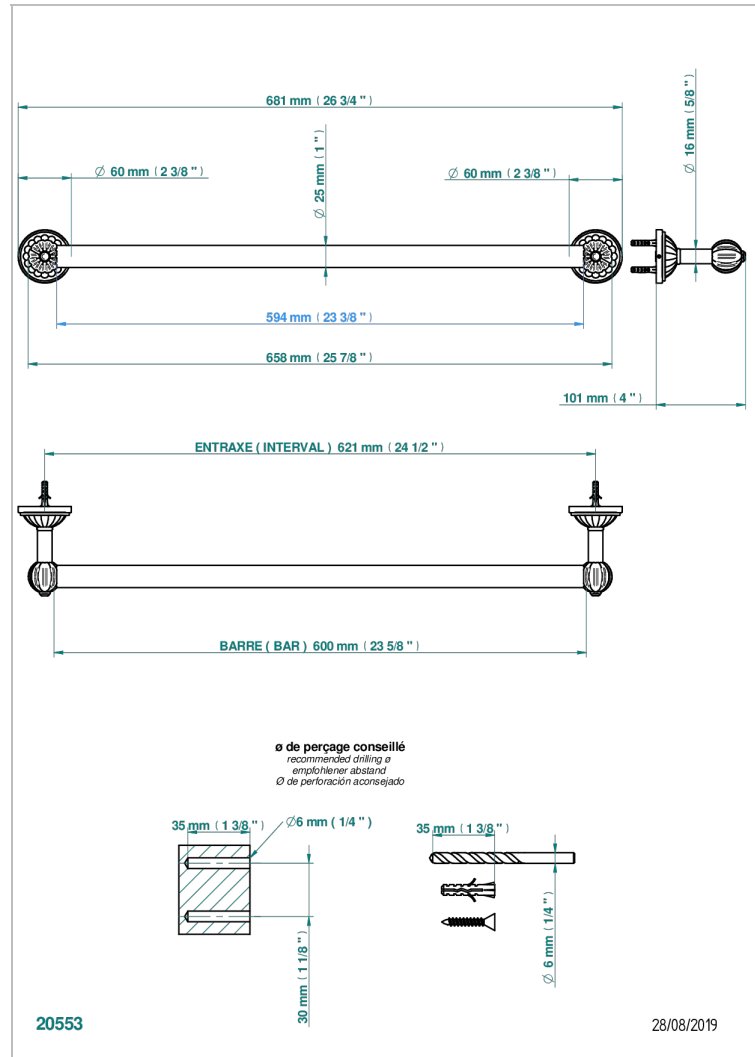

# MANDARINE CLEAR CRYSTAL

U1D-526/60

Towel bar, 24" long

## CHARACTERISTIC

- Mandarine Clear crystal
- Towel bar, 24" long