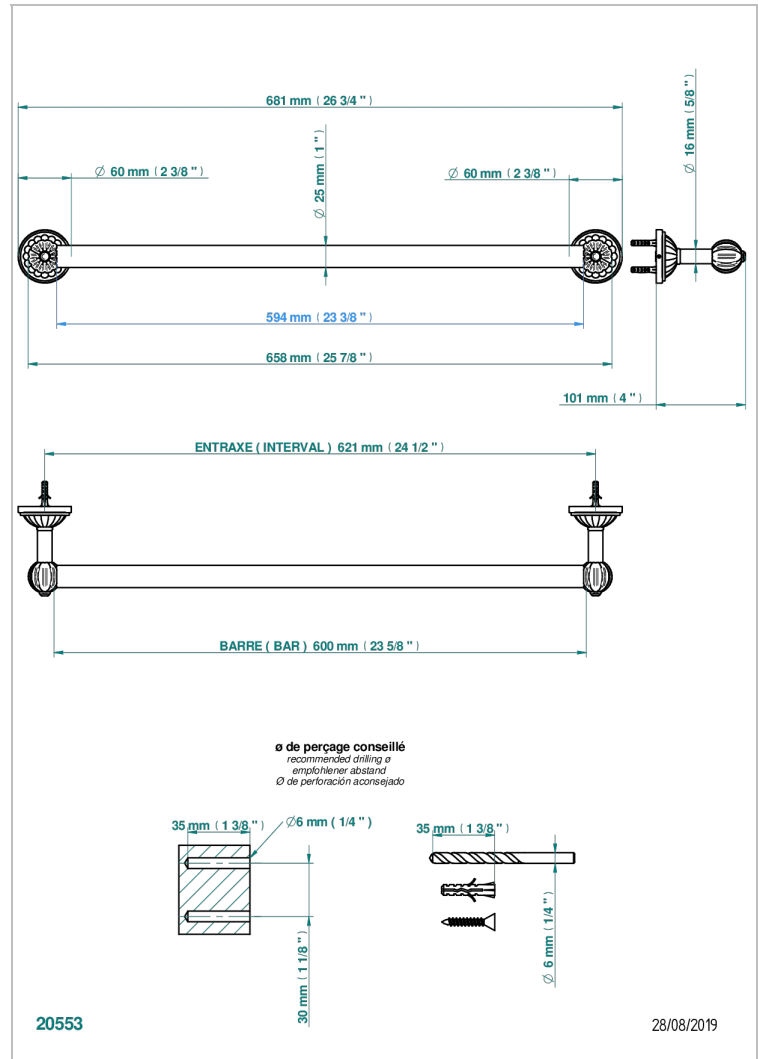

MANDARINE CLEAR CRYSTAL

U1D-526/60

Bath towel holder, length: 600 mm

THG[®]
PARIS

CHARACTERISTIC

- Mandarine Clear crystal
- Bath towel holder, length: 600 mm

AVAILABLE FINITIONS

Antique nickel - H28
Black ceram - D30
Blush PVD - H62
Brass color PVD - H49
Brown bronze color PVD - F33
Gold color PVD - H52