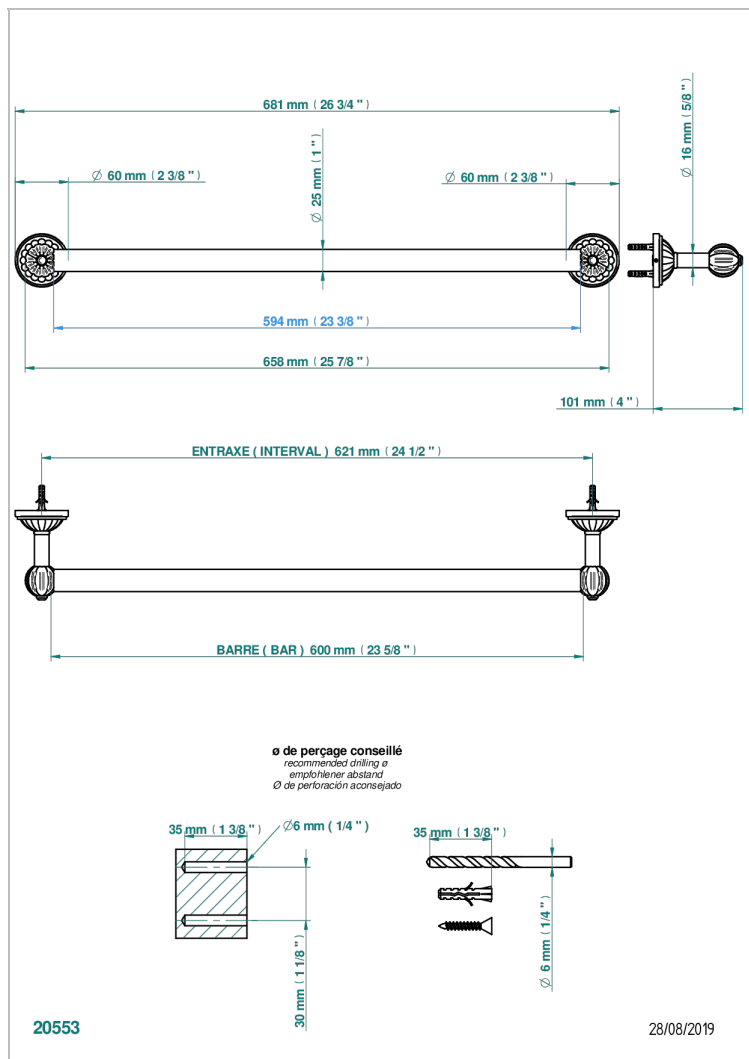

# MANDARINE CRISTAL CLARO

U1D-526/60

Bath towel holder, length: 600 mm

THG<sup>®</sup>  
PARIS

## CARACTERÍSTICAS

- Mandarine cristal claro
- Bath towel holder, length: 600 mm