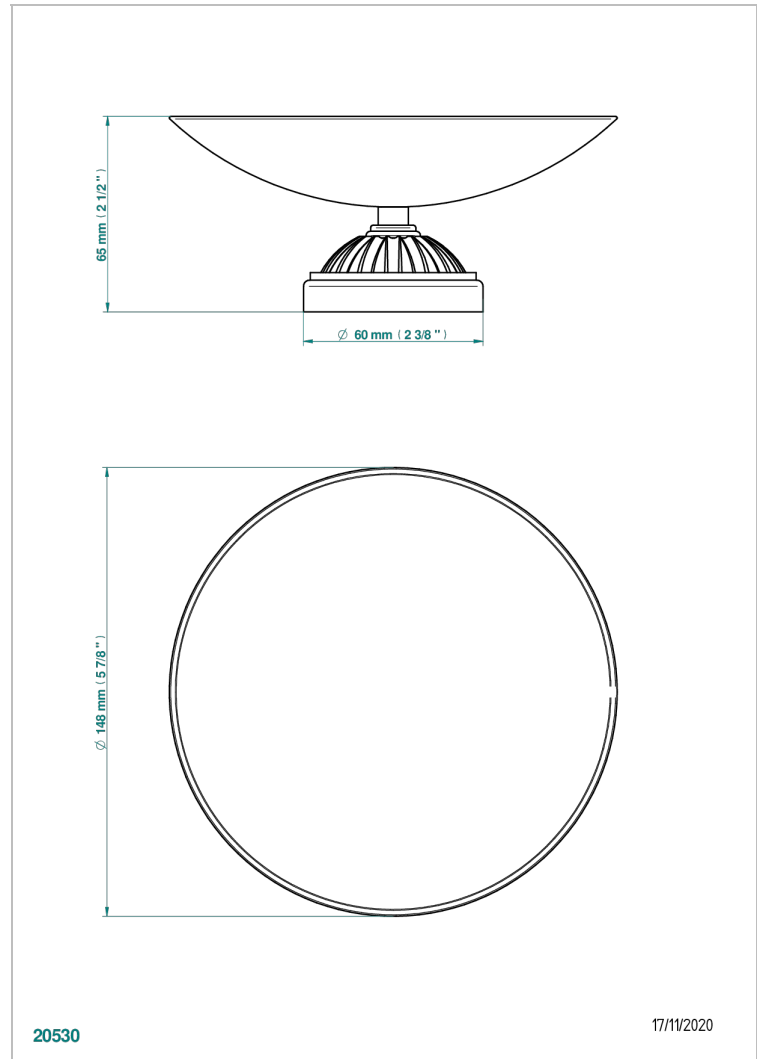

MANDARINE METAL

U1A-544GM

Soap dish, freestanding , 6" diameter

THG[®]
PARIS

CHARACTERISTIC

- Mandarin Metal
- Soap dish, freestanding , 6" diameter

AVAILABLE FINITIONS

Black ceram - D30
Blush PVD - H62
Brass color PVD - H49
Brown bronze color PVD - F33
Chrome polished - A02
Chrome polished / gold polished - G02

Copper antique matt, coated - H07
Gold color PVD - H52
Gold mat - F07
Gold polished - F01
Graphite PVD - H64
Light coated bronze - D01

Matt Umber PVD - H67
Matt blush PVD - H60
Matt brass color PVD - H50
Matt brown bronze color PVD - F34
Matt chrome (American satin) - C02
Matt gold color PVD - H53