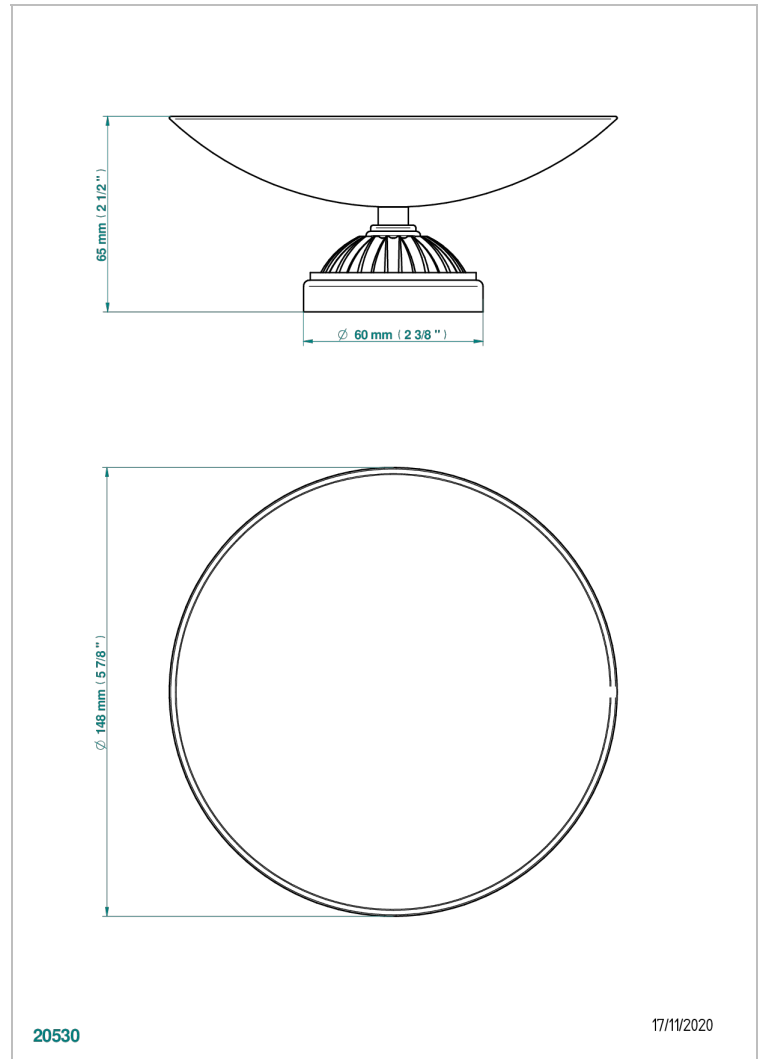

MANDARINE METAL

U1A-544GM

Soap dish on stand, ø 150 mm

THG[®]
PARIS

CHARACTERISTIC

- Mandarin Metal
- Soap dish on stand, ø 150 mm

AVAILABLE FINITIONS

Antique nickel - H28
Black ceram - D30
Blush PVD - H62
Brass color PVD - H49
Brown bronze color PVD - F33
Gold color PVD - H52

Nickel color PVD - H55
Polished chrome (color finish) - A02
Polished chrome / Polished gold (color finish) - G02
Polished gold (color finish) - F01
Polished nickel - B01
Soft gold - F30

Soft matt gold - F31
Umber PVD - H66
Varnished matt antique red copper (color finish) - H07