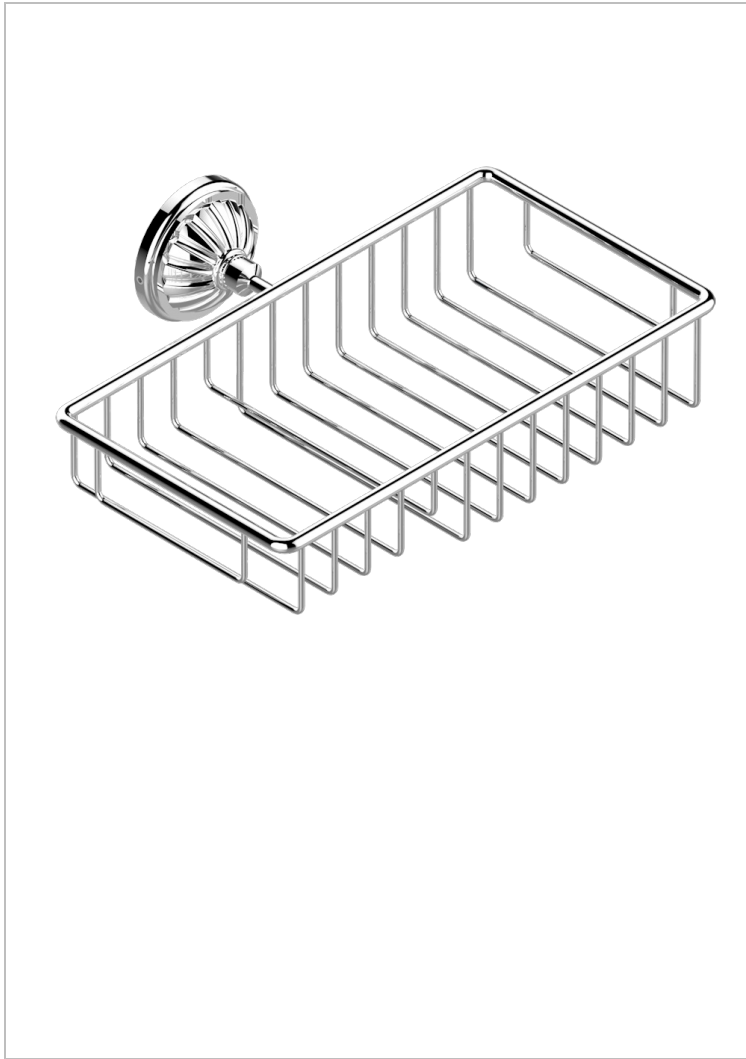

# MANDARINE METAL

U1A-2620

Soap and sponge holder, wall mounted

THG<sup>®</sup>  
PARIS

## CHARACTERISTIC

- Mandarine Metal
- Soap and sponge holder, wall mounted