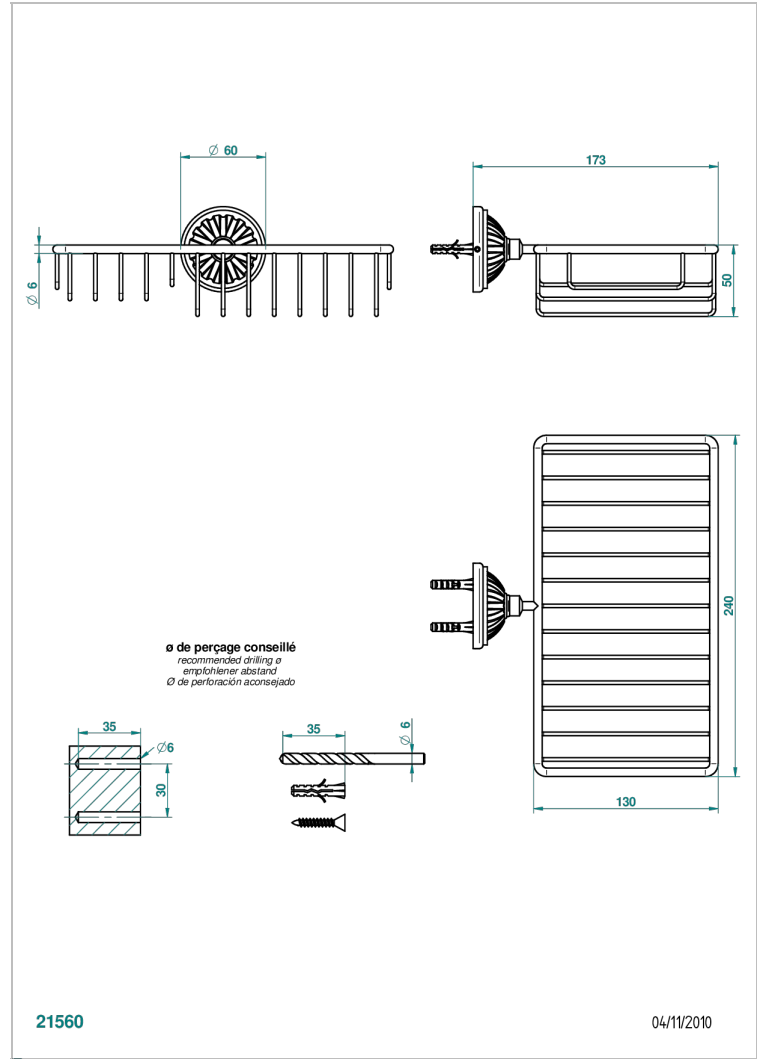

# MANDARINE METAL

U1A-2620

Soap and sponge holder, wall mounted

THG<sup>®</sup>  
PARIS

## CHARACTERISTIC

- Mandarine Metal
- Soap and sponge holder, wall mounted