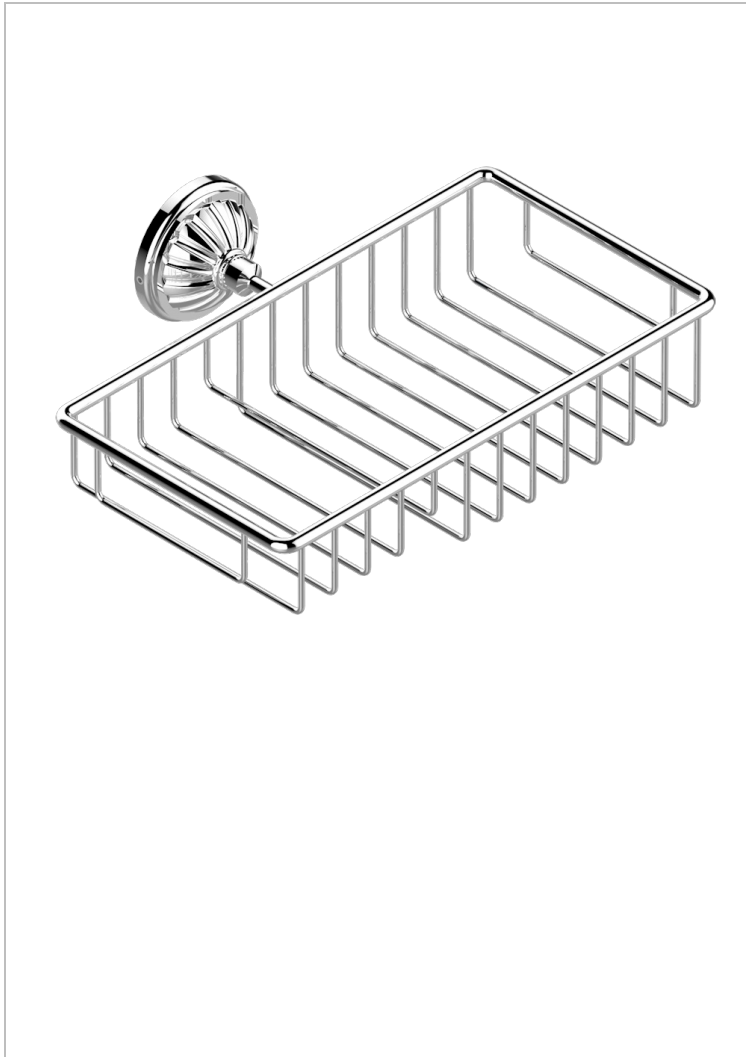

# MANDARINE METAL

U1A-2620

Soap and sponge holder, wall mounted

THG<sup>®</sup>  
PARIS

## CHARACTERISTIC

- Mandarine Metal
- Soap and sponge holder, wall mounted