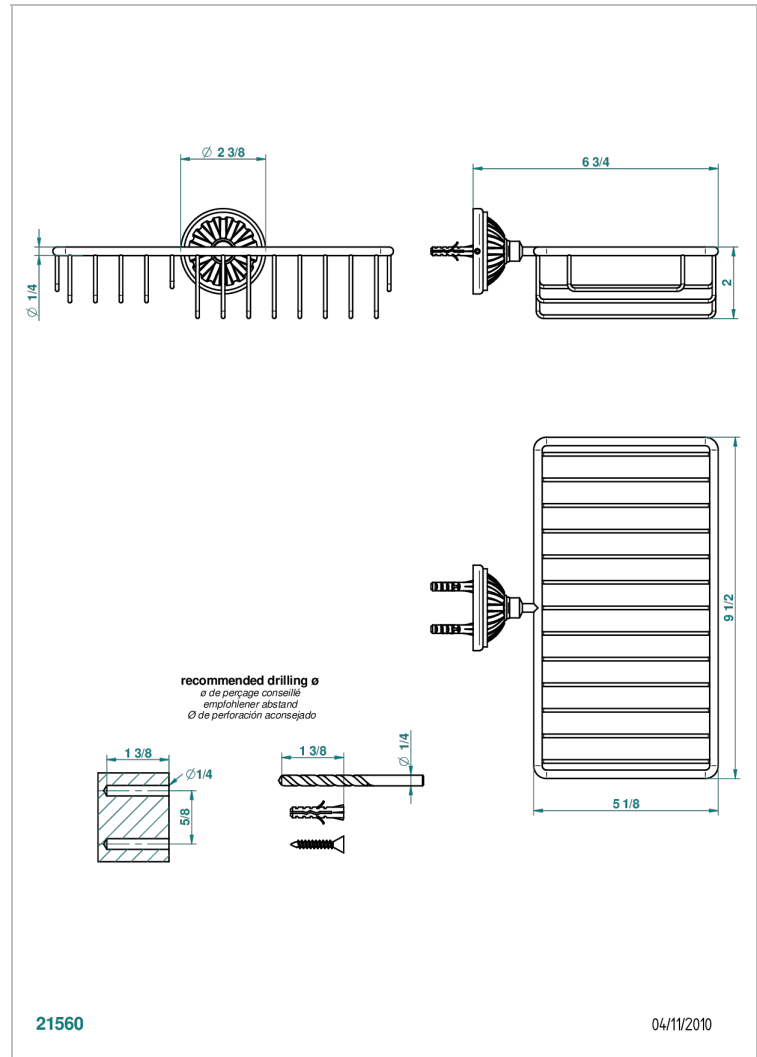

# MANDARINE METAL

U1A-2620

Soap and sponge holder, wall mounted

THG<sup>®</sup>  
PARIS

## CHARACTERISTIC

- Mandarine Metal
- Soap and sponge holder, wall mounted