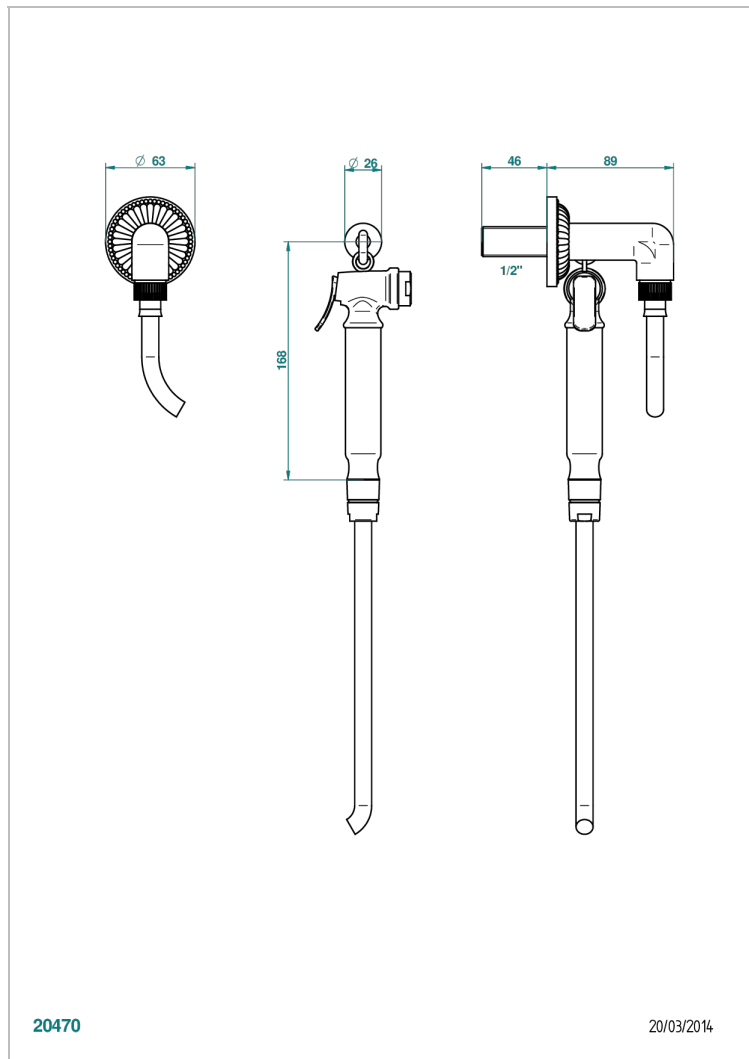

Wc douche set including: trigger spray, reinforced hose(1.25m), hook and elbow

20470

20/03/2014

CHARACTERISTIC

- ACS : 19ACCLY406

STANDARDS

TECHNICAL SPECS

- Recommandé : 3 bars (max. 5 bars) - Advised : 43,5 psi (max. 72 psi)
- 9,5 l/min à 3 bars (2.5 gpm at 43.5 psi)

AVAILABLE FINITIONS

- Matt nickel (color finish) - C01
- Polished chrome (color finish) - A02
- Polished chrome / Polished gold (color finish) - G02
- Polished gold (color finish) - F01
- Polished nickel - B01