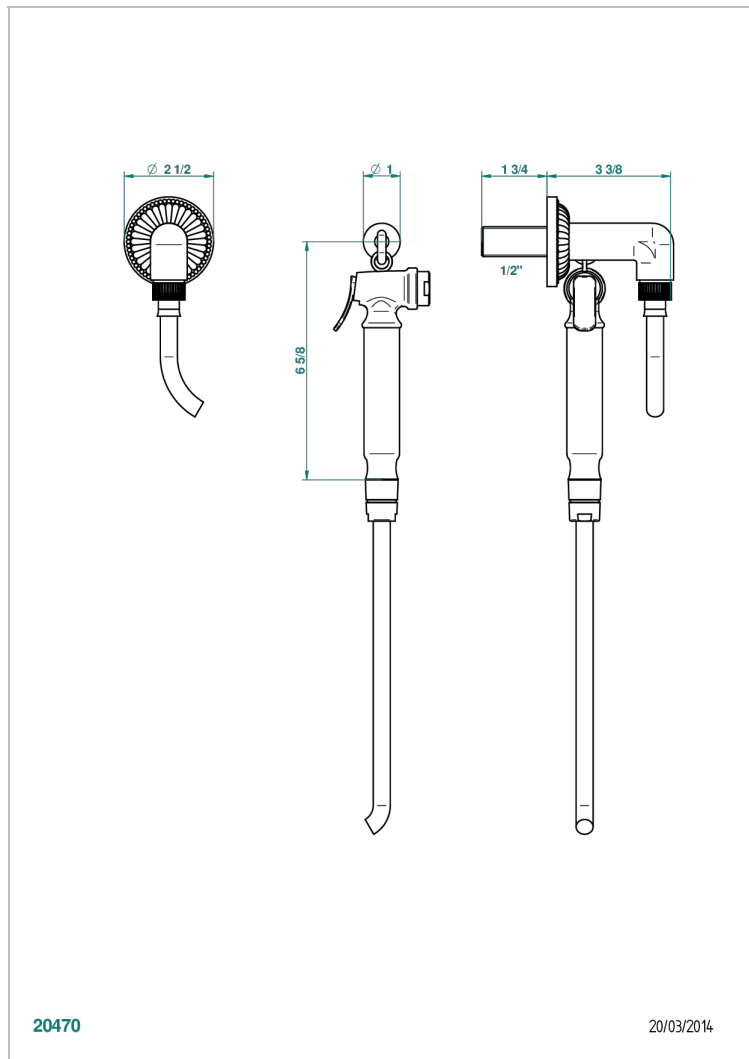

Wc douche set including: trigger spray, reinforced hose(1.25m), hook and elbow

20470

20/03/2014

CHARACTERISTIC

- ACS : 19ACCLY406

STANDARDS

TECHNICAL SPECS

- Recommandé : 3 bars (max. 5 bars) - Advised : 43,5 psi (max. 72 psi)
- 9,5 l/min à 3 bars (2.5 gpm at 43.5 psi)

AVAILABLE FINITIONS

- Matt nickel (color finish) - C01
- Polished chrome (color finish) - A02
- Polished chrome / Polished gold (color finish) - G02
- Polished gold (color finish) - F01
- Polished nickel - B01