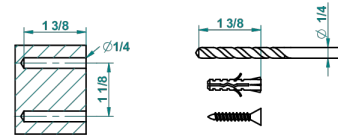

20462

12/01/2016

CHARACTERISTIC

- Cygne
- Metal toilet brush holder with brush with cover wall mounted

AVAILABLE FINITIONS

Black ceram - D30
Blush PVD - H62
Brass color PVD - H49
Brown bronze color PVD - F33
Chrome polished - A02
Chrome polished / gold polished - G02

Copper antique matt, coated - H07
Gold color PVD - H52
Gold mat - F07
Gold polished - F01
Graphite PVD - H64
Light coated bronze - D01

Matt Umber PVD - H67
Matt blush PVD - H60
Matt brass color PVD - H50
Matt brown bronze color PVD - F34
Matt chrome (American satin) - C02
Matt gold color PVD - H53

Matt graphite PVD - H65
Matt nickel (American satin) - C01
Matt nickel color PVD - H56
Nickel antique / Sovereign - H28
Nickel color PVD - H55
Nickel polished - B01

Soft gold - F30
Soft matt gold - F31
Umber PVD - H66