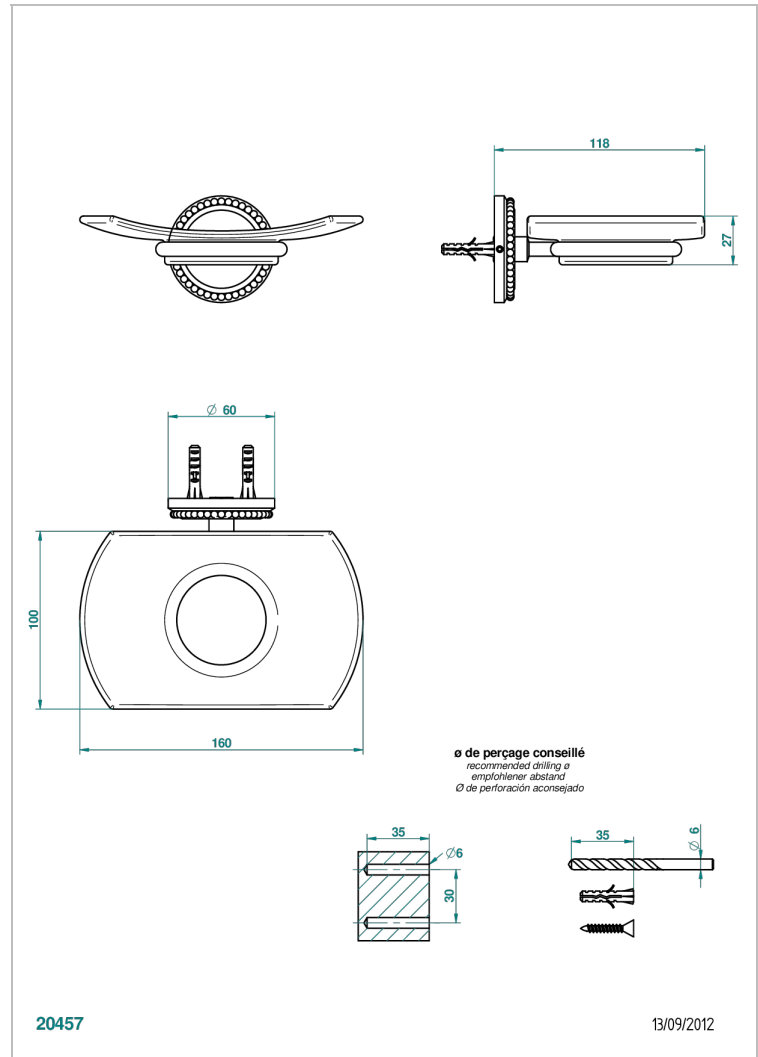

AMOUR DE TRIANON

G24-500

Glass soap dish, wall mounted

THG[®]
PARIS

CHARACTERISTIC

- Amour de Trianon
- Glass soap dish, wall mounted

AVAILABLE FINITIONS

Black ceram - D30
Chrome polished - A02
Chrome polished / gold polished - G02
Copper antique matt, coated - H07
Gold mat - F07
Gold polished - F01